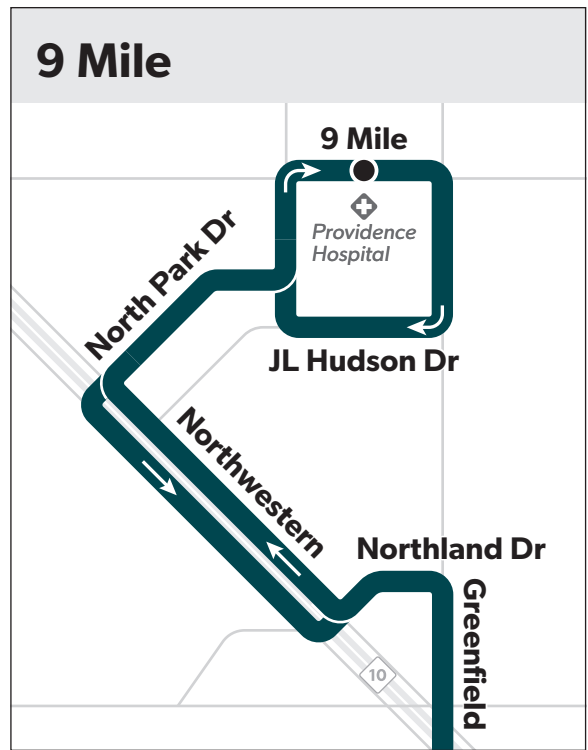

All buses are handicap accessible.

Buses have the capacity for two bikes on front racks.

Strollers and carts are allowed on the bus, but cannot block aisles or doorways.

Service animals are allowed on DDOT buses and public facilities.*

*Service animals must be under the customer's control through voice commands, hand signals, or other effective means with a harness, leash, or tether unless the customer cannot use a leash because of a disability.