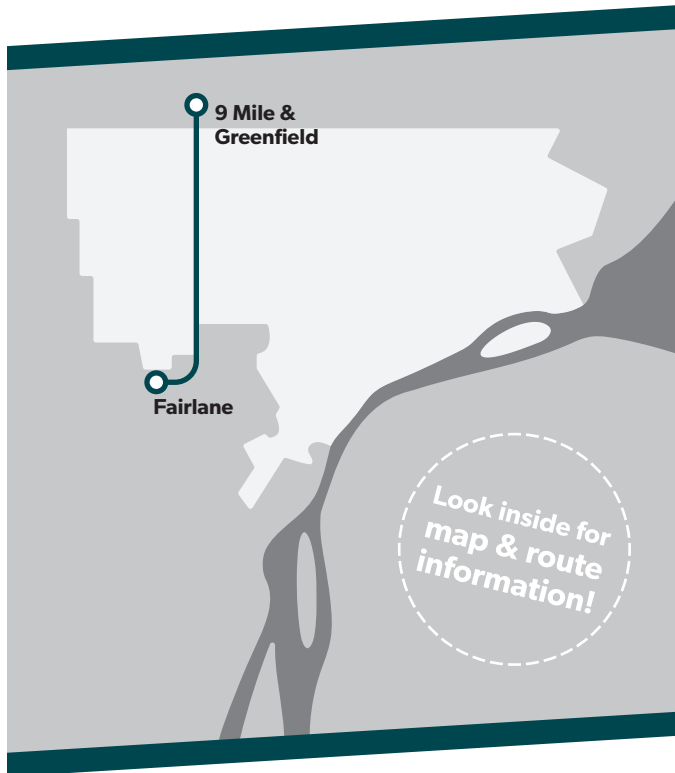

10

Greenfield

TRANSIT ROUTE MAP & TIMETABLE

Effective **November 15, 2021**

@riddedot

Regional Pass

The Dart Passes allow unlimited rides on DDOT and SMART buses and the QLINE Streetcar.

	Full	Reduced
4-Hour Dart Pass	\$2	\$0.50
24-Hour Dart Pass	\$5	\$2
7 Day Dart Pass	\$22	\$10
31 Day Dart Pass	\$70	\$29

Southbound to Fairlane

	Providence Hospital	Northland Dr	Greenfield & McNichols	Greenfield & Grand River	Greenfield & Plymouth	Greenfield & Warren	Greenfield & Michigan	Fairlane
4:00	4:04	4:12	4:17	4:21	4:29	4:34	4:42	
5:00	5:04	5:12	5:17	5:21	5:29	5:34	5:42	
6:00	6:04	6:12	6:17	6:21	6:29	6:34	6:42	
7:00	7:04	7:12	7:17	7:21	7:29	7:34	7:42	
8:00	8:04	8:12	8:17	8:21	8:29	8:34	8:42	
9:00	9:04	9:12	9:17	9:21	9:29	9:34	9:42	
10:00	10:05	10:14	10:20	10:25	10:33	10:39	10:48	
10:30	10:35	10:44	10:50	10:55	11:03	11:09	11:18	
11:00	11:05	11:14	11:20	11:25	11:33	11:39	11:48	
11:30	11:35	11:44	11:50	11:55	12:03	12:09	12:18	
12:00	12:05	12:14	12:20	12:25	12:33	12:39	12:48	
12:30	12:35	12:44	12:50	12:55	1:03	1:09	1:18	
1:00	1:05	1:14	1:20	1:25	1:33	1:39	1:48	
1:30	1:35	1:44	1:50	1:55	2:03	2:09	2:18	
2:00	2:05	2:14	2:20	2:25	2:33	2:39	2:48	
2:30	2:35	2:44	2:50	2:55	3:03	3:09	3:18	
3:00	3:05	3:14	3:20	3:25	3:33	3:39	3:48	
3:30	3:35	3:44	3:50	3:55	4:03	4:09	4:18	
4:00	4:05	4:14	4:20	4:25	4:33	4:39	4:48	
4:30	4:35	4:44	4:50	4:55	5:03	5:09	5:18	
5:00	5:05	5:14	5:20	5:25	5:33	5:39	5:48	
5:30	5:35	5:44	5:50	5:55	6:03	6:08	6:15	
6:00	6:05	6:12	6:18	6:23	6:31	6:36	6:43	
6:30	6:35	6:42	6:48	6:53	7:01	7:06	7:13	
7:00	7:05	7:12	7:18	7:23	7:31	7:36	7:43	
8:00	8:05	8:12	8:18	8:23	8:31	8:36	8:43	
9:00	9:05	9:12	9:18	9:23	9:31	9:36	9:43	
10:00	10:05	10:12	10:18	10:23	10:31	10:36	10:43	
11:00	11:05	11:12	11:18	11:23	11:31	11:36	11:43	
12:00	12:05	12:12	12:18	12:23	12:31	12:36	-	
1:00	1:05	1:12	1:18	1:23	1:31	1:36	-	
2:00	2:05	2:12	2:18	2:23	2:31	2:36	-	
3:00	3:05	3:12	3:18	3:23	3:31	3:36	-	