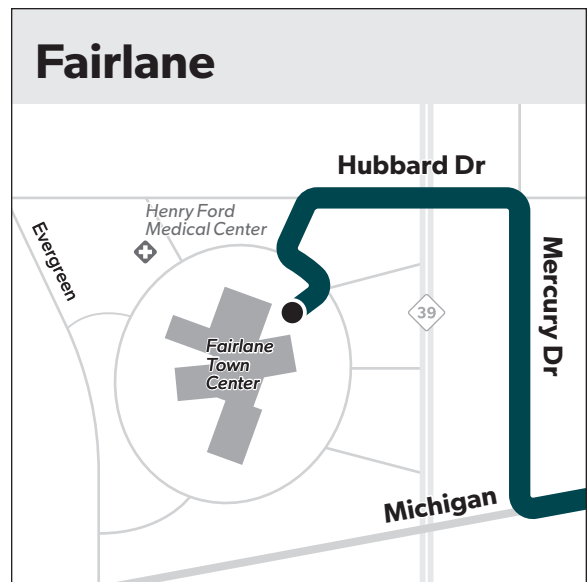

All buses are handicap accessible.

Buses have the capacity for two bikes on front racks.

Strollers and carts are allowed on the bus, but cannot block aisles or doorways.

Service animals are allowed on DDOT buses and public facilities.*

*Service animals must be under the customer's control through voice commands, hand signals, or other effective means with a harness, leash, or tether unless the customer cannot use a leash because of a disability.