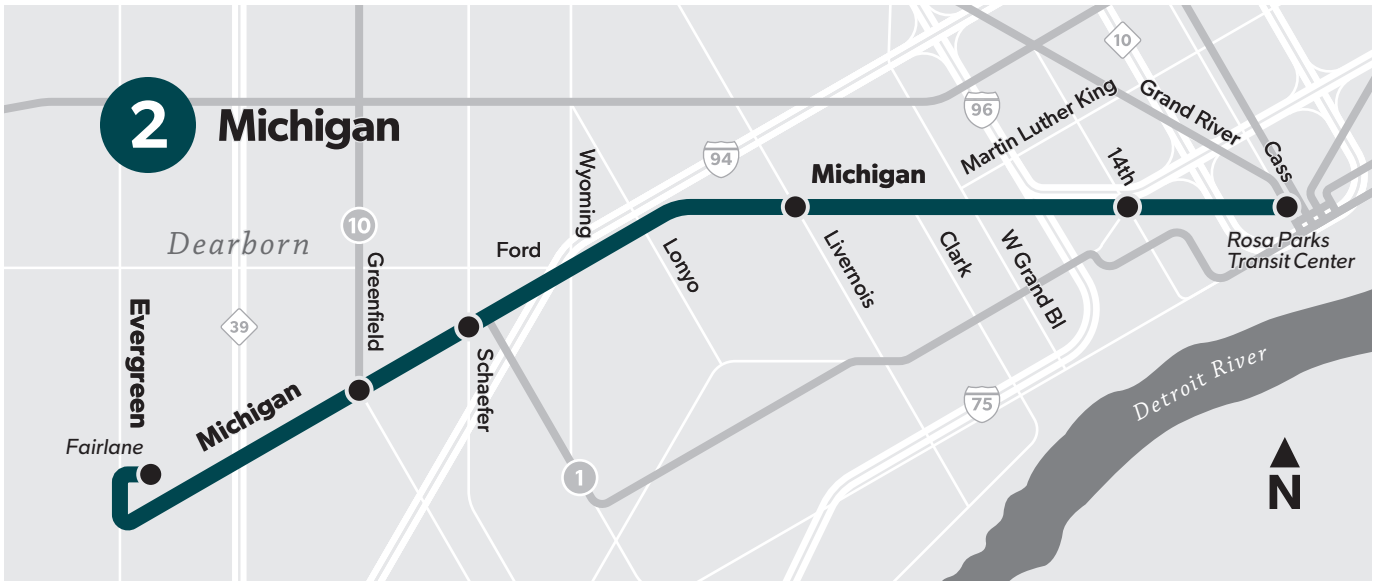

See timetables inside for more detailed info.

313.933.1300

detroitmi.gov/ddot

Detroit MetroLift

(ADA Paratransit Service): 313.208.7363

**TDD & TTY Hearing-Impaired
Schedule Information:**

7-1-1

Detroit's Public Transit System

Map Key

- Route
- Timepoint (not all stops shown)
- Transfer to ConnectTen (other routes not shown)

Holiday Service

Sunday schedules are effective on the following holidays:

- New Year's Day
- Memorial Day
- Independence Day
- Labor Day
- Thanksgiving Day
- Christmas Day

2 Sunday & Holidays

Eastbound to Downtown

	Fairlane	Michigan & Greenfield	Michigan & Schaefer	Michigan & Livernois	Michigan & 14th	Rosa Parks Transit Center
-	4:21	4:25	4:34	4:40	4:47	
-	5:21	5:25	5:34	5:40	5:47	
-	6:25	6:29	6:38	6:44	6:51	
7:21	7:25	7:29	7:38	7:44	7:51	
8:21	8:25	8:29	8:38	8:44	8:51	
9:21	9:26	9:30	9:41	9:48	9:56	
10:21	10:26	10:30	10:41	10:48	10:56	
11:21	11:26	11:30	11:41	11:48	11:56	
12:21	12:26	12:30	12:41	12:48	12:56	
1:21	1:26	1:30	1:41	1:48	1:56	
2:21	2:26	2:30	2:41	2:48	2:56	
3:21	3:26	3:30	3:41	3:48	3:56	
4:21	4:26	4:30	4:41	4:48	4:56	
5:21	5:26	5:30	5:41	5:48	5:56	
6:21	6:25	6:29	6:40	6:47	6:55	
7:21	7:25	7:29	7:40	7:47	7:55	
8:21	8:25	8:29	8:40	8:47	8:55	
9:21	9:25	9:29	9:40	9:47	9:55	
10:21	10:25	10:29	10:40	10:47	10:55	
11:21	11:25	11:28	11:37	11:43	11:50	
12:21	12:25	12:28	12:37	12:43	12:50	