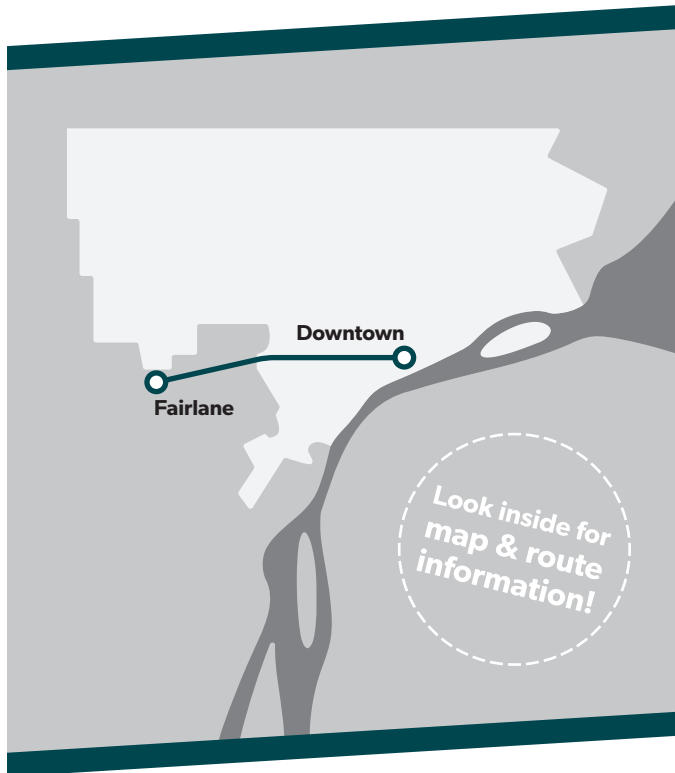

2

Michigan

TRANSIT ROUTE MAP & TIMETABLE

Effective **November 15, 2021**

@riddedot

Regional Pass

The Dart Passes allow unlimited rides on DDOT and SMART buses and the QLINE Streetcar.

	Full	Reduced
4-Hour Dart Pass	\$2	\$0.50
24-Hour Dart Pass	\$5	\$2
7 Day Dart Pass	\$22	\$10
31 Day Dart Pass	\$70	\$29

Westbound to Fairlane

	Rosa Parks Transit Center	Michigan & 14th	Michigan & Livernois	Michigan & Schaefer	Michigan & Greenfield	Fairlane
4:00	4:06	4:13	4:22	-	-	
5:00	5:06	5:13	5:22	5:26	5:31	
6:00	6:06	6:13	6:22	6:26	6:31	
7:00	7:06	7:13	7:24	7:28	7:34	
8:00	8:06	8:13	8:24	8:28	8:34	
9:00	9:06	9:13	9:24	9:28	9:34	
10:00	10:06	10:13	10:24	10:28	10:34	
11:00	11:07	11:15	11:27	11:31	11:38	
12:00	12:07	12:15	12:27	12:31	12:38	
1:00	1:07	1:15	1:27	1:31	1:38	
2:00	2:07	2:15	2:27	2:31	2:38	
3:00	3:07	3:15	3:27	3:31	3:38	
4:00	4:07	4:15	4:27	4:31	4:38	
5:00	5:07	5:15	5:27	5:31	5:38	
6:00	6:07	6:14	6:24	6:28	6:34	
7:00	7:07	7:14	7:24	7:28	7:34	
8:00	8:07	8:14	8:24	8:28	8:34	
9:00	9:07	9:14	9:24	9:28	9:34	
10:00	10:07	10:14	10:24	10:28	10:34	
11:00	11:06	11:13	11:22	11:26	11:31	
12:00	12:06	12:13	12:22	-	-	

2 Sunday & Holidays

Eastbound to Downtown

	Fairlane	Michigan & Greenfield	Michigan & Schaefer	Michigan & Livernois	Michigan & 14th	Rosa Parks Transit Center
-	4:21	4:25	4:34	4:40	4:47	
-	5:21	5:25	5:34	5:40	5:47	
-	6:25	6:29	6:38	6:44	6:51	
7:21	7:25	7:29	7:38	7:44	7:51	
8:21	8:25	8:29	8:38	8:44	8:51	
9:21	9:26	9:30	9:41	9:48	9:56	
10:21	10:26	10:30	10:41	10:48	10:56	
11:21	11:26	11:30	11:41	11:48	11:56	
12:21	12:26	12:30	12:41	12:48	12:56	
1:21	1:26	1:30	1:41	1:48	1:56	
2:21	2:26	2:30	2:41	2:48	2:56	
3:21	3:26	3:30	3:41	3:48	3:56	
4:21	4:26	4:30	4:41	4:48	4:56	
5:21	5:26	5:30	5:41	5:48	5:56	
6:21	6:25	6:29	6:40	6:47	6:55	
7:21	7:25	7:29	7:40	7:47	7:55	
8:21	8:25	8:29	8:40	8:47	8:55	
9:21	9:25	9:29	9:40	9:47	9:55	
10:21	10:25	10:29	10:40	10:47	10:55	
11:21	11:25	11:28	11:37	11:43	11:50	
12:21	12:25	12:28	12:37	12:43	12:50	