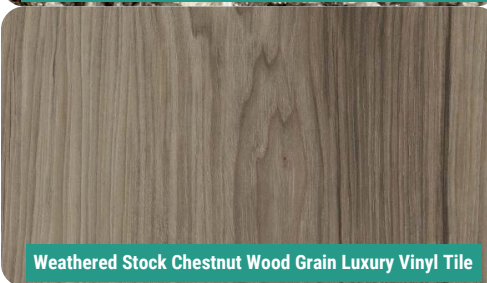

Sea Salt durable granite-style formica countertop

White Madura Pearl durable granite-style formica countertop

**Carpet**

Gray/silver, plush, smooth textured, and durable carpet

Gray/tan, plush, smooth textured, and durable carpet

Gray/silver, plush, smooth textured, and durable carpet

**Floor**

Weathered Stock Chestnut Wood Grain Luxury Vinyl Tile

Brushed Oak Wood Grain Luxury Vinyl Tile

Weathered Stock Chestnut Wood Grain Luxury Vinyl Tile