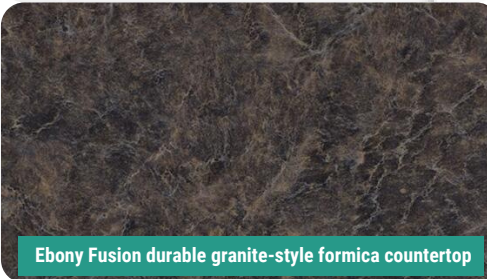

## SLATE

**Cabinets**

Elegant White Wood Shaker-Style Cabinets

Gray/Brown Wood Shaker-Style Cabinets

Gray/Brown Wood Shaker-Style Cabinets

**Kitchen Countertop**

Ebony Fusion durable granite-style formica countertop

Sea Salt durable granite-style formica countertop

White Madura Pearl durable granite-style formica countertop

**Carpet**

Gray/silver, plush, smooth textured, and durable carpet

Gray/tan, plush, smooth textured, and durable carpet

Gray/silver, plush, smooth textured, and durable carpet

**Floor**

Weathered Stock Chestnut Wood Grain Luxury Vinyl Tile

Brushed Oak Wood Grain Luxury Vinyl Tile

Weathered Stock Chestnut Wood Grain Luxury Vinyl Tile