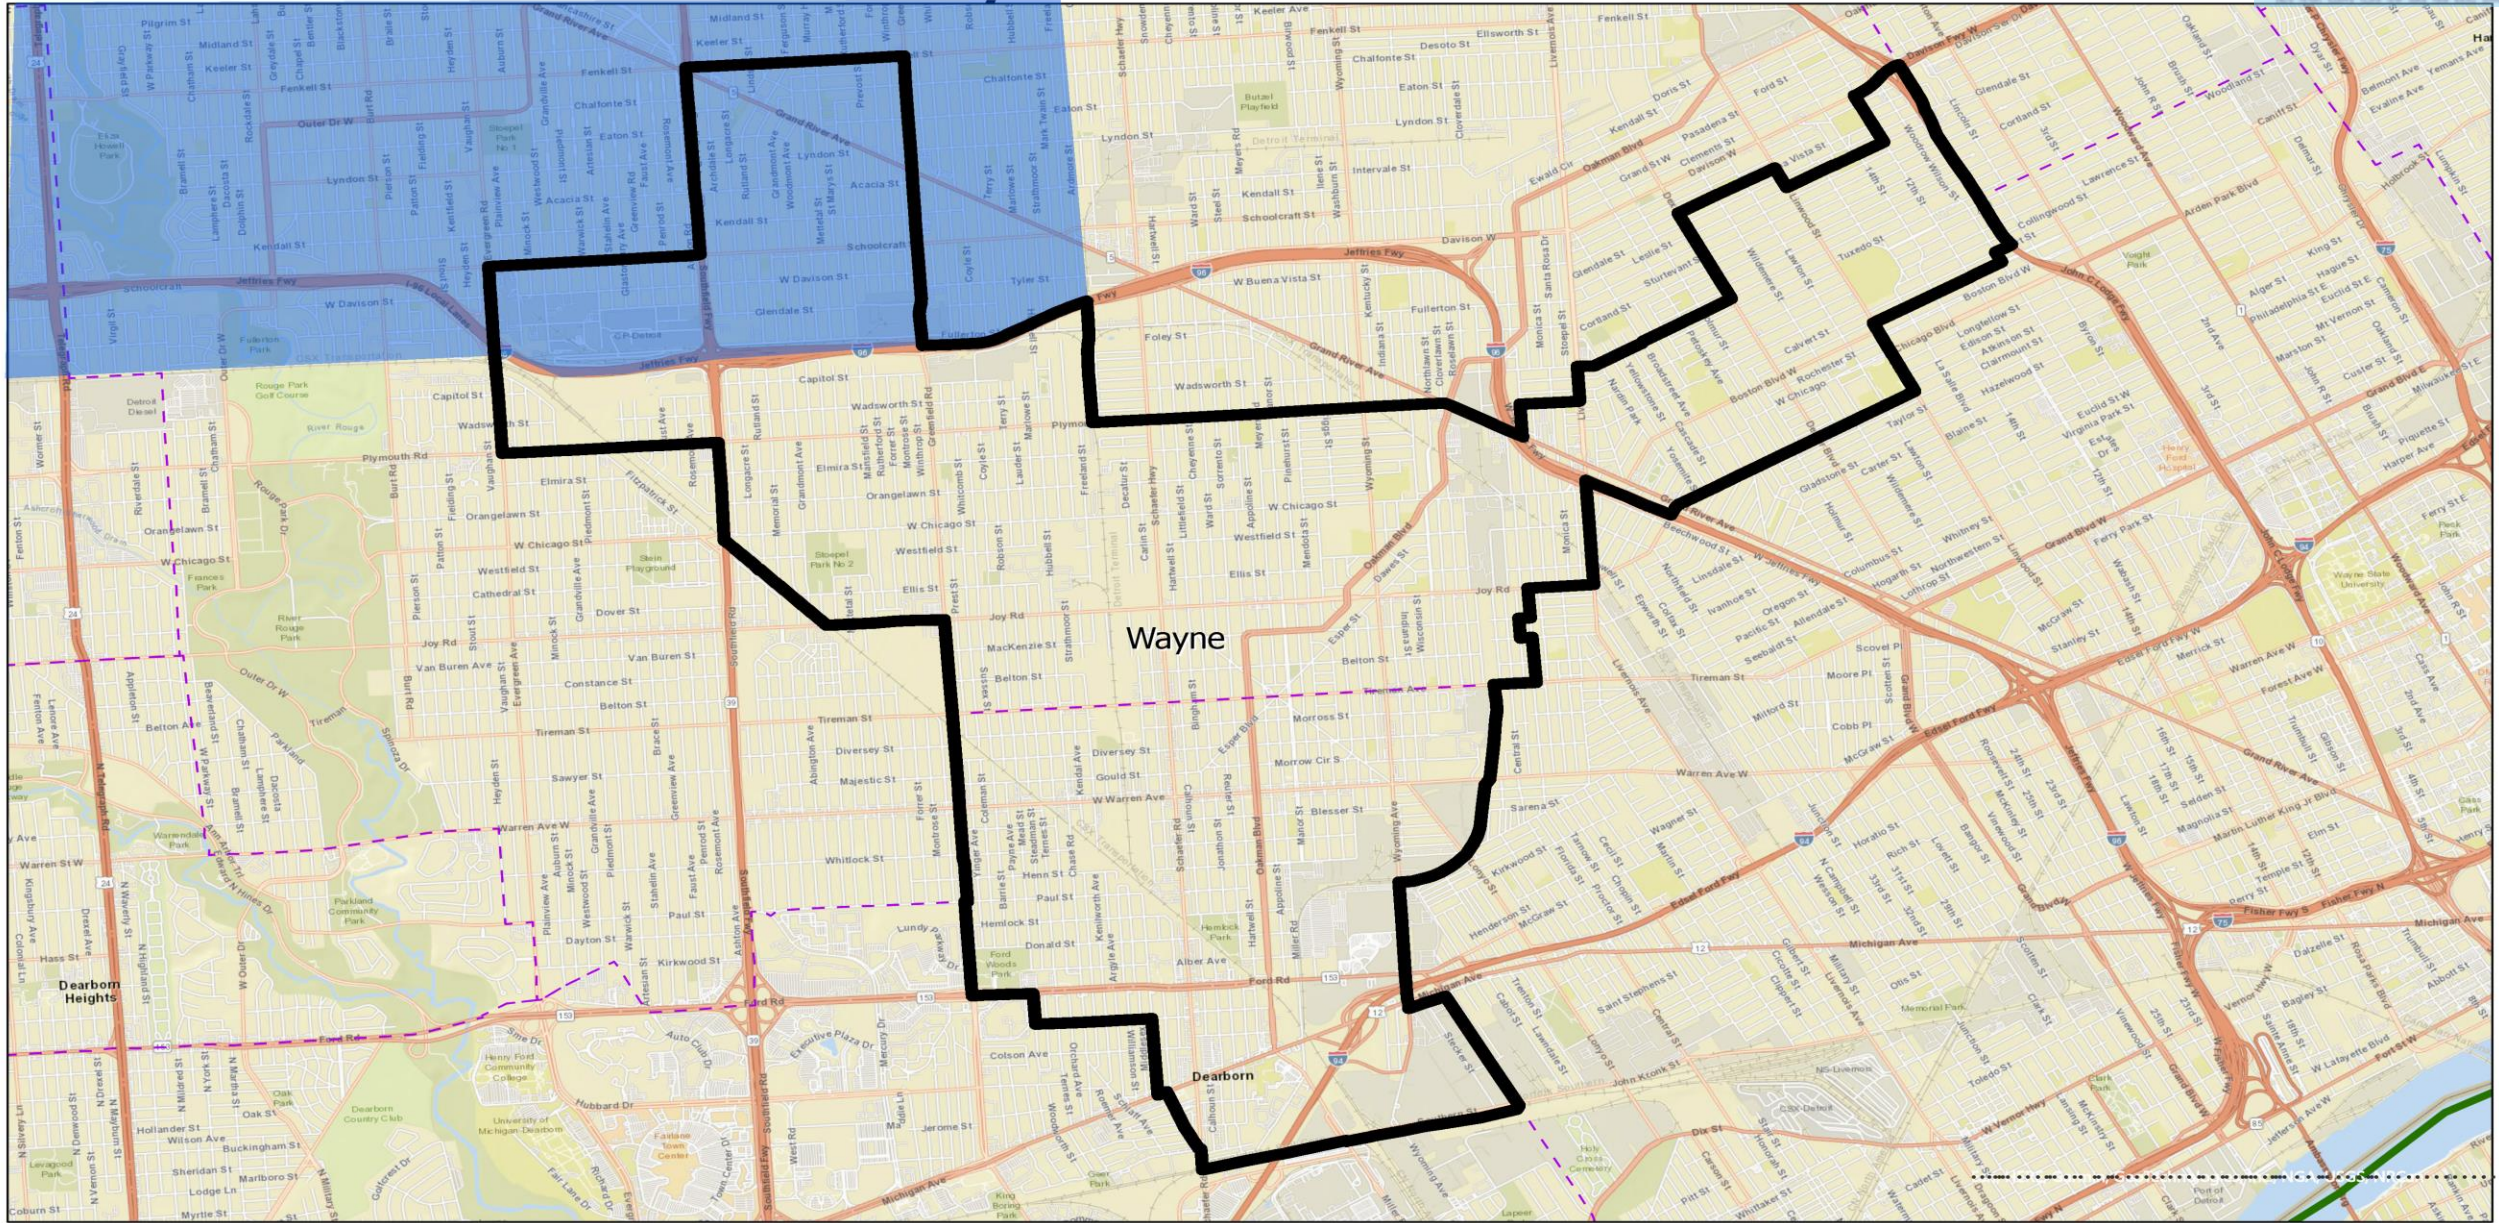

MICHIGAN HOUSE DISTRICT 4

DETROIT CITY COUNCIL DISTRICT 1

REDRAWN ELECTION BOUNDARY