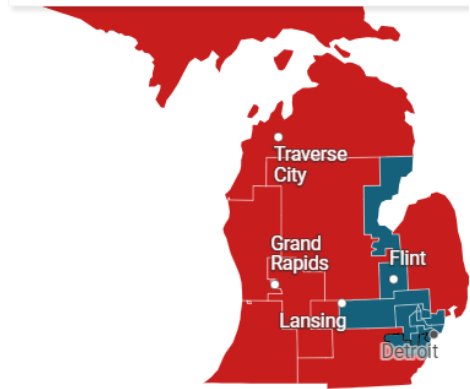

Congressional Races

As a result of the 2020 Census results, Michigan lost a seat in the U.S. House of Representatives. Previously Michigan had 14 districts, now there are only 13 districts. Metro-Detroit is now represented primarily by the 12th and 13th Congressional Districts.

Michigan's 12th Congressional District boundaries, represented by incumbent U.S. Representative Debbie Dingell (D), moved after the 2020 Census recorded a lower proportion of the population than previously recorded in 2010. In 2022, Rep. Dingell is running in the new 6th District.

Michigan's old congressional districts

Click on or hover over the districts to view more information

Michigan - 12 - Dearborn

Current incumbent?
 Debbie Dingell (D)

Percent of votes won
 66.4%

2020 Election Political Breakdown
 ■ Republican ■ Democrat

Shanelle Jackson (D)

Hassan H. Nehme (R)

Michigan's 13th Congressional District, represented by incumbent U.S. Representative Rashida Tlaib (D), reaches Downriver to Grosse Pointe and includes Detroit. Due to the new district lines, Rep. Tlaib is running in the 12th Congressional district race.