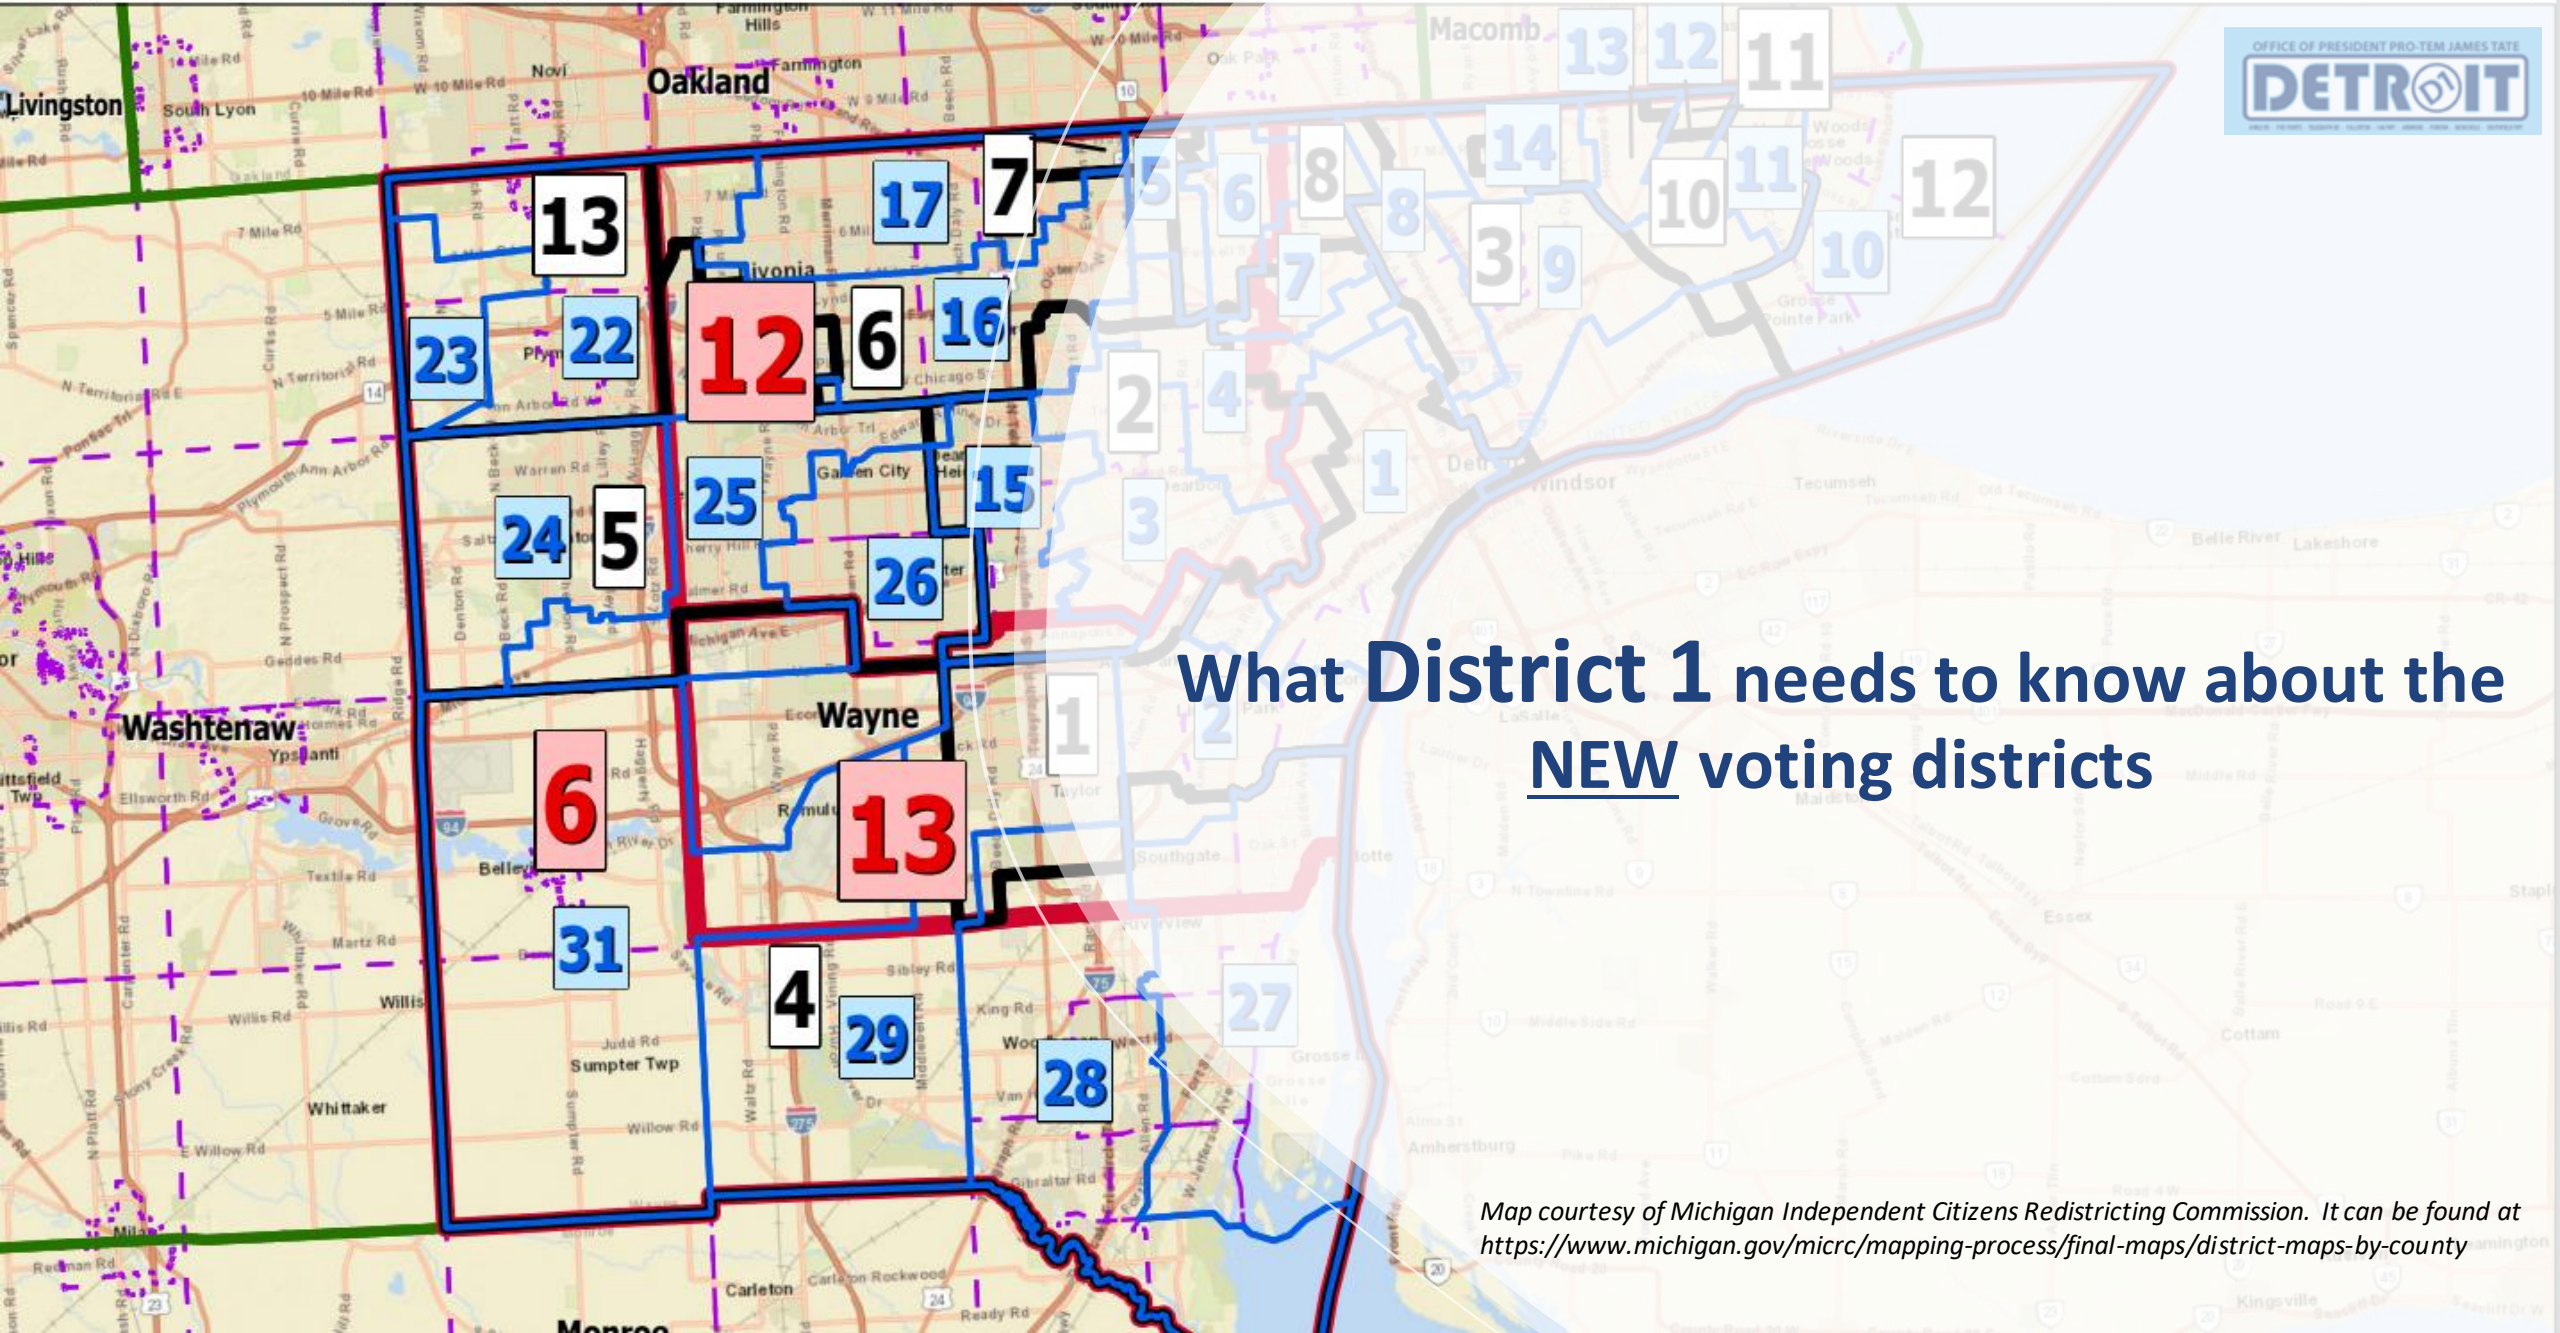

Wayne County, Michigan

All Legislative Districts (Chestnut, Linden, & Hickory Plans)

What **District 1** needs to know about the NEW voting districts

Map courtesy of Michigan Independent Citizens Redistricting Commission. It can be found at <https://www.michigan.gov/micrc/mapping-process/final-maps/district-maps-by-county>

Congressional Races

As a result of the 2020 Census results, Michigan lost a seat in the U.S. House of Representatives. Previously Michigan had 14 districts, now there are only 13 districts. Metro-Detroit is now represented primarily by the 12th and 13th Congressional Districts.

Michigan's 12th Congressional District boundaries, represented by incumbent U.S. Representative Debbie Dingell (D), moved after the 2020 Census recorded a lower proportion of the population than previously recorded in 2010. In 2022, Rep. Dingell is running in the new 6th District.