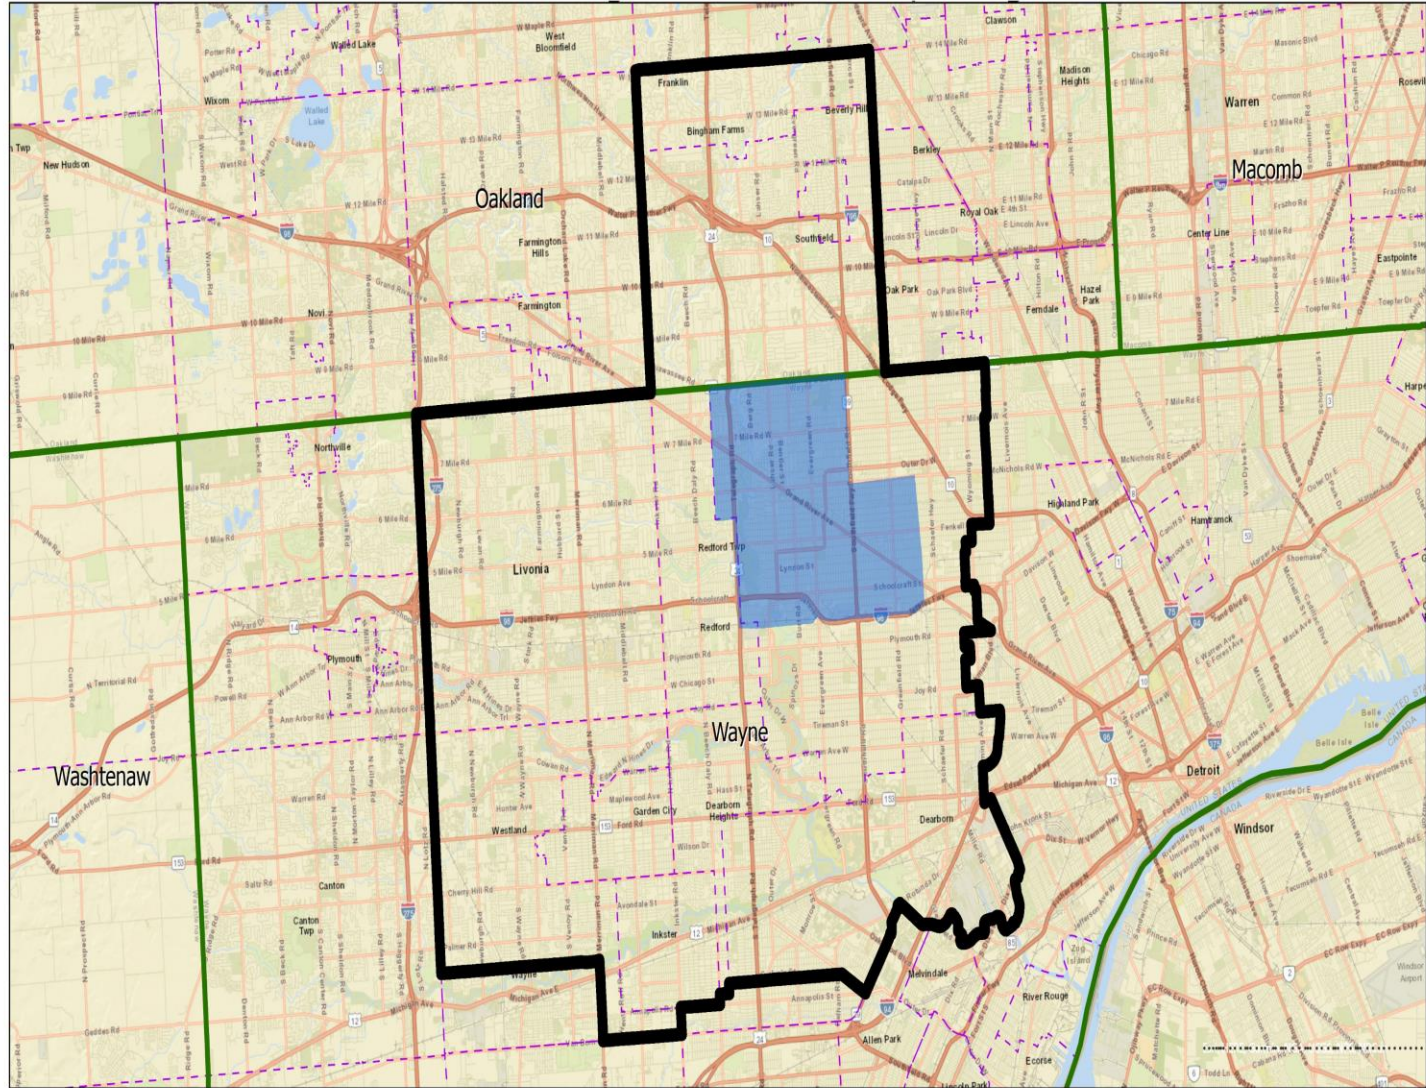

Congressional Races

As a result of the 2020 Census results, Michigan lost a seat in the U.S. House of Representatives. Previously Michigan had 14 districts, now there are only 13 districts. Metro-Detroit is now represented primarily by the 12th and 13th Congressional Districts.

Michigan's 12th Congressional District boundaries, represented by incumbent U.S. Representative Debbie Dingell (D), moved after the 2020 Census recorded a lower proportion of the population than previously recorded in 2010. In 2022, Rep. Dingell is running in the new 6th District.

Michigan's old congressional districts

Click on or hover over the districts to view more information

Michigan - 12 - Dearborn

Current incumbent?
 Debbie Dingell (D)

Percent of votes won
 66.4%

2020 Election Political Breakdown
 ■ Republican ■ Democrat

Map courtesy of Michigan Radio. It can be found at <https://www.michiganradio.org/politics-government/2022-02-15/the-changes-to-michigans-congressional-map-district-by-district>

12th CONGRESSIONAL DISTRICT