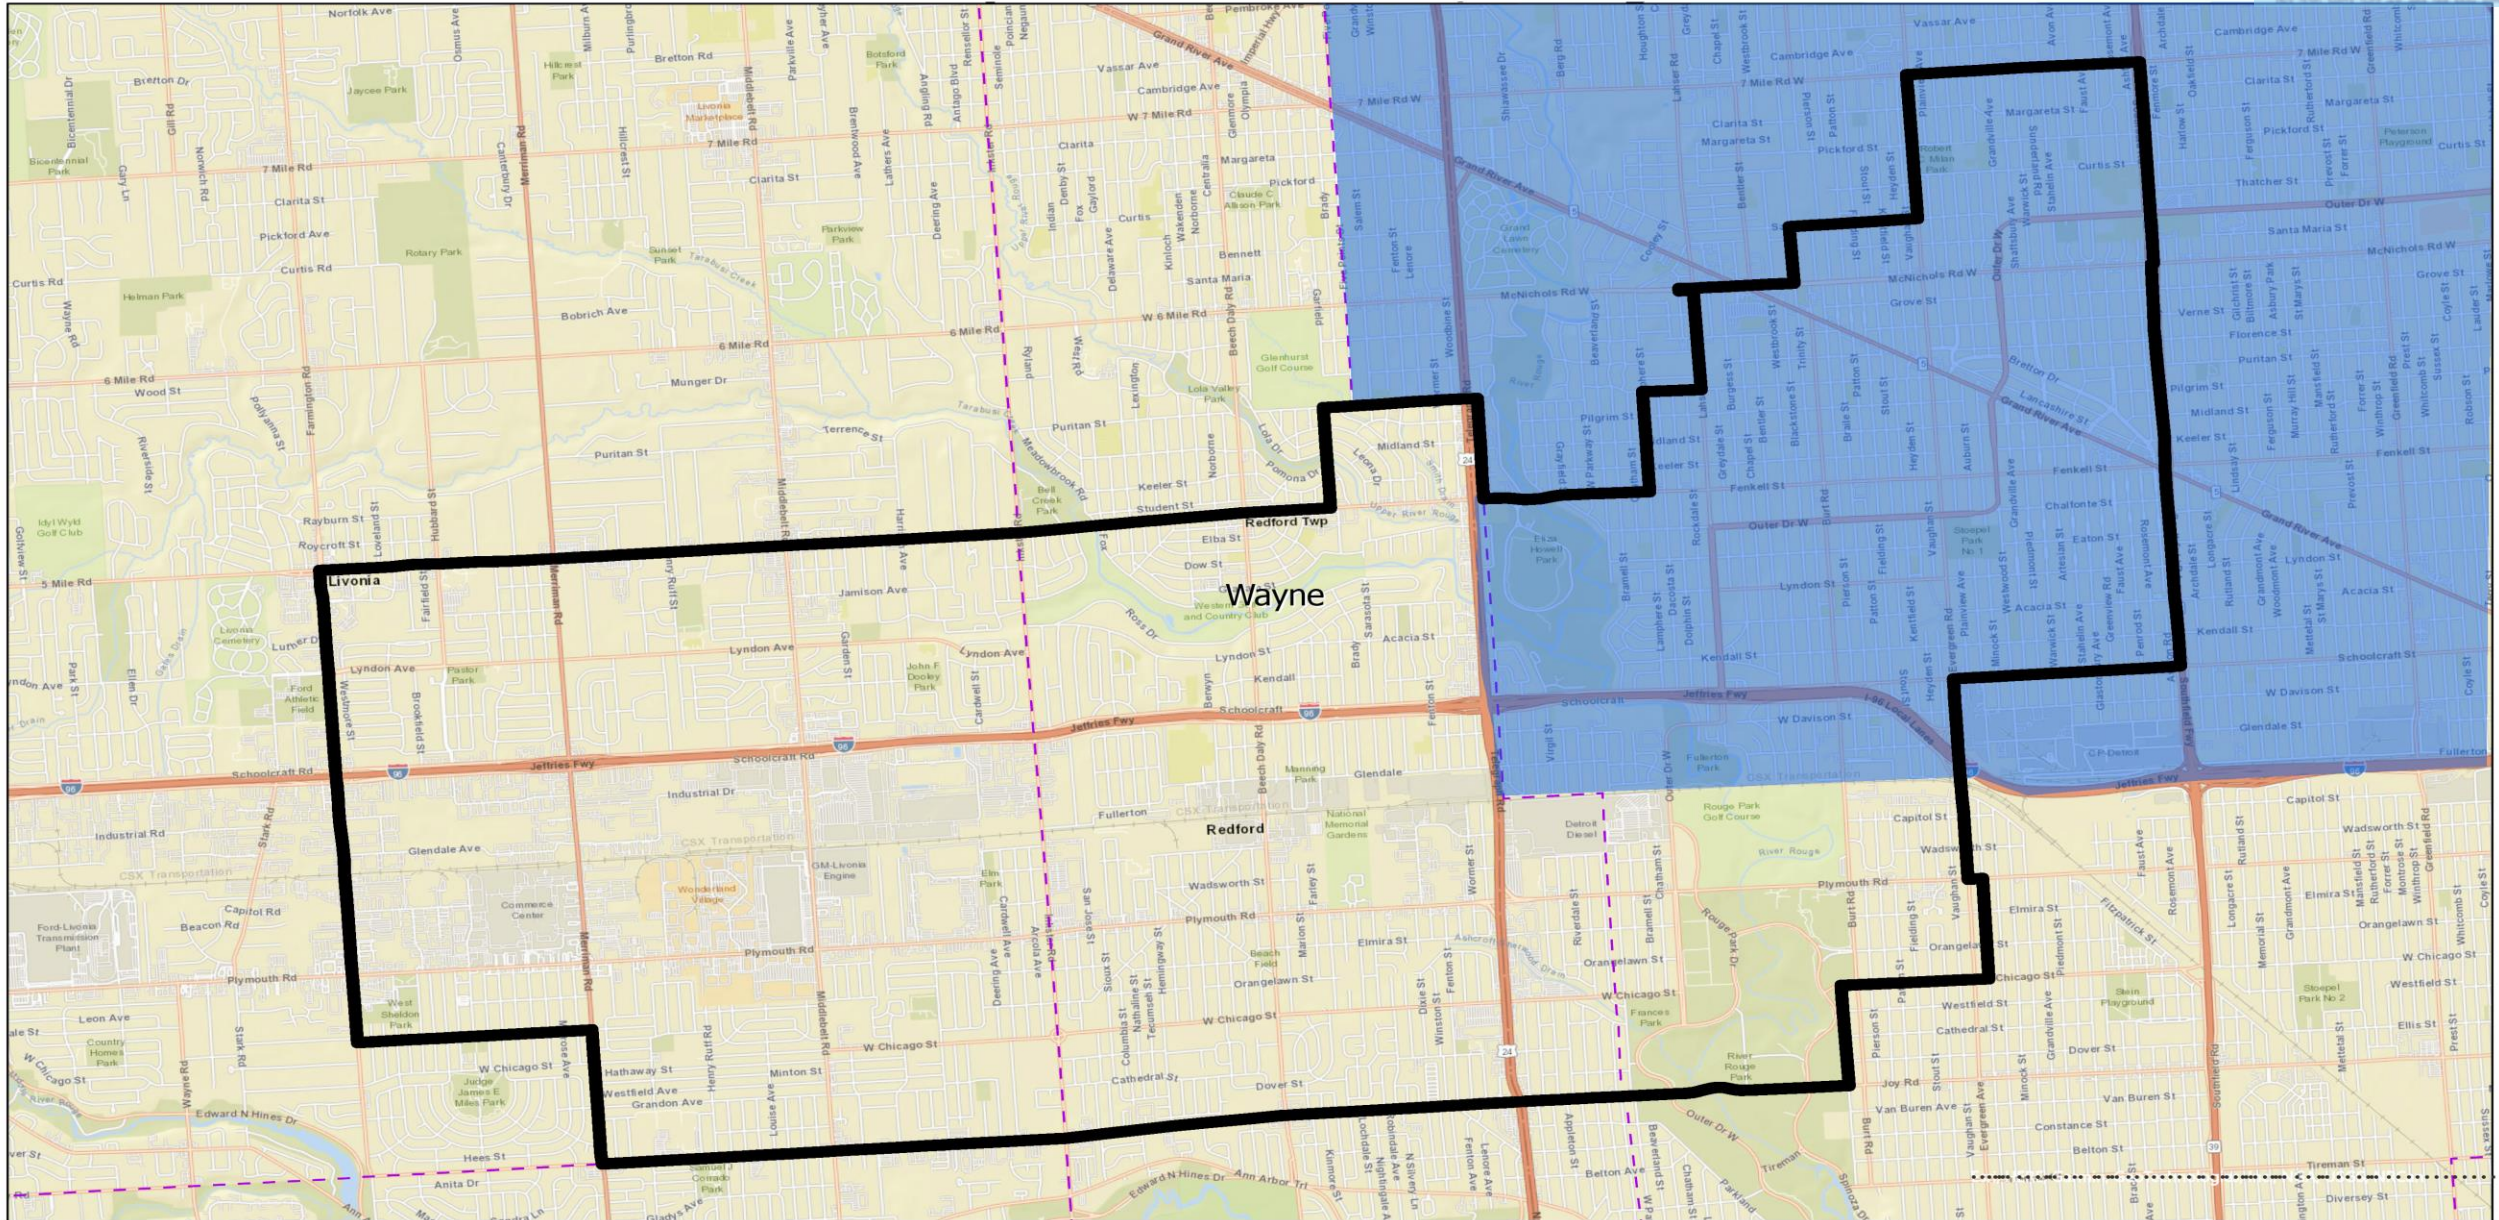

MICHIGAN HOUSE DISTRICT 16

DETROIT CITY COUNCIL DISTRICT 1

REDRAWN ELECTION BOUNDARY