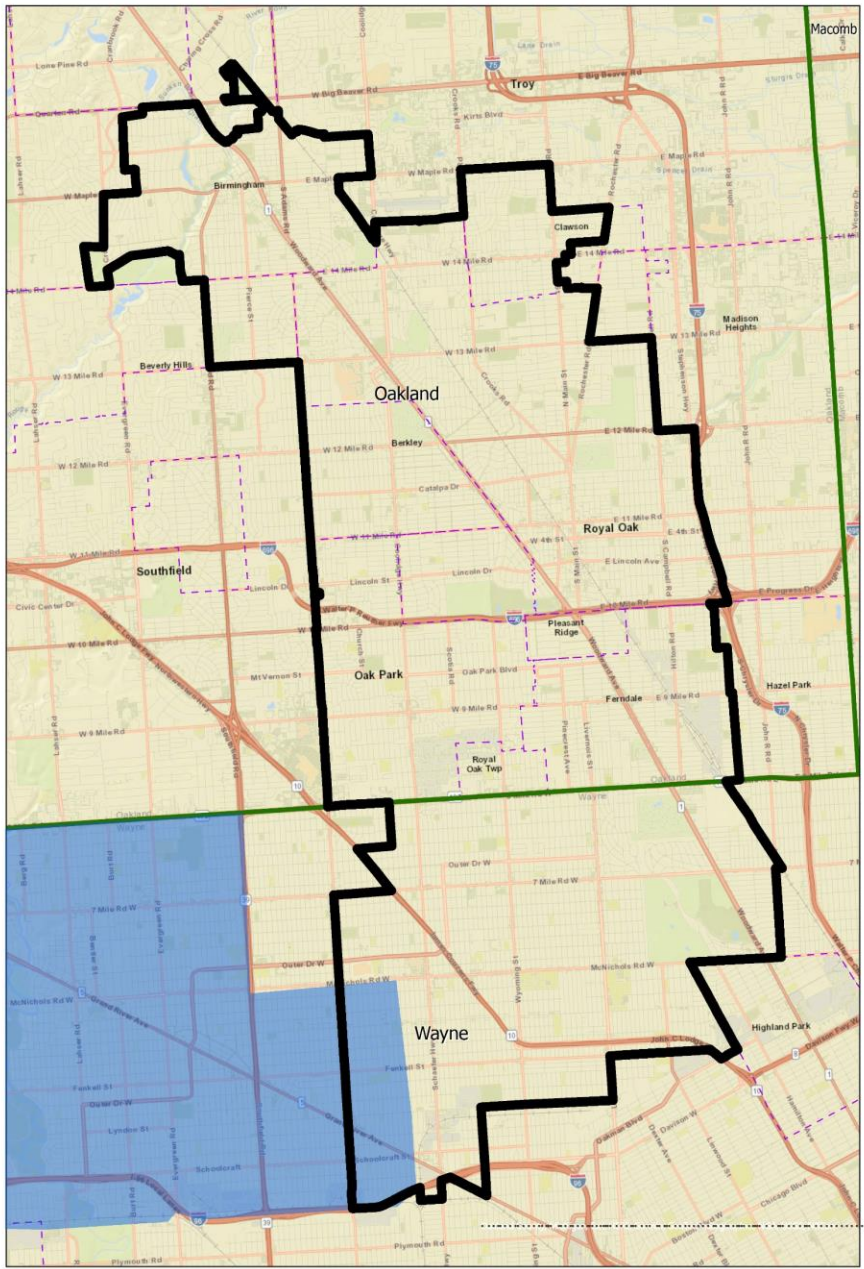

MICHIGAN SENATE DISTRICT 8

DETROIT CITY COUNCIL DISTRICT 1 REDRAWN ELECTION BOUNDARY