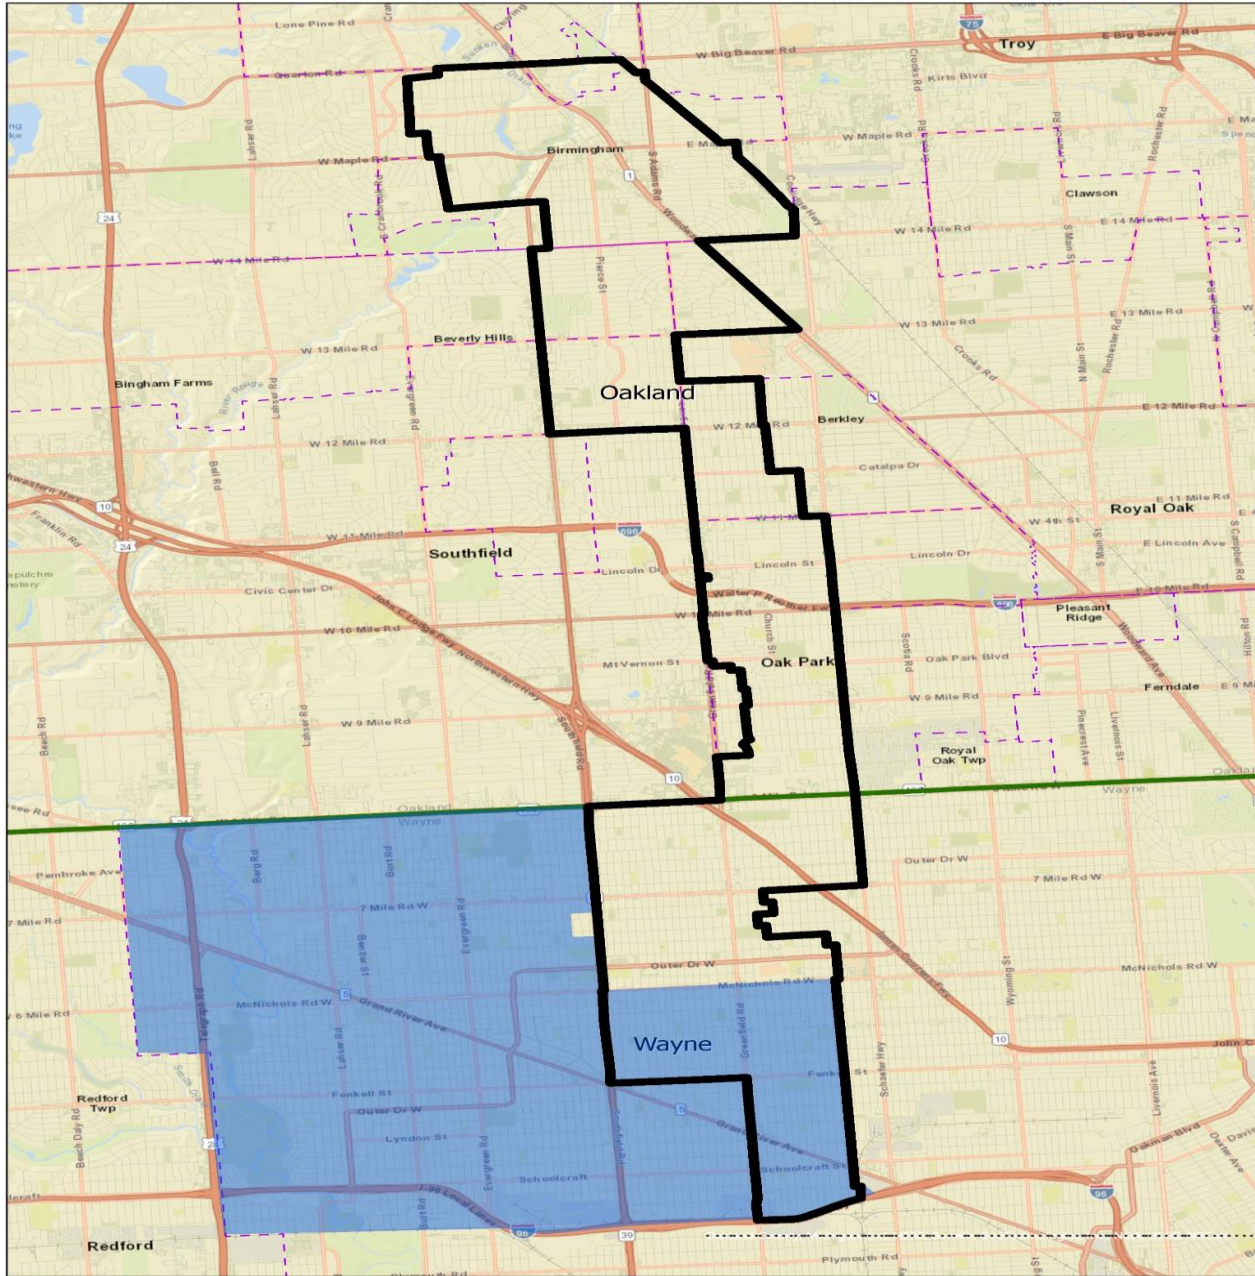

MICHIGAN HOUSE DISTRICT 5

DETROIT CITY COUNCIL DISTRICT 1

REDRAWN ELECTION BOUNDARY