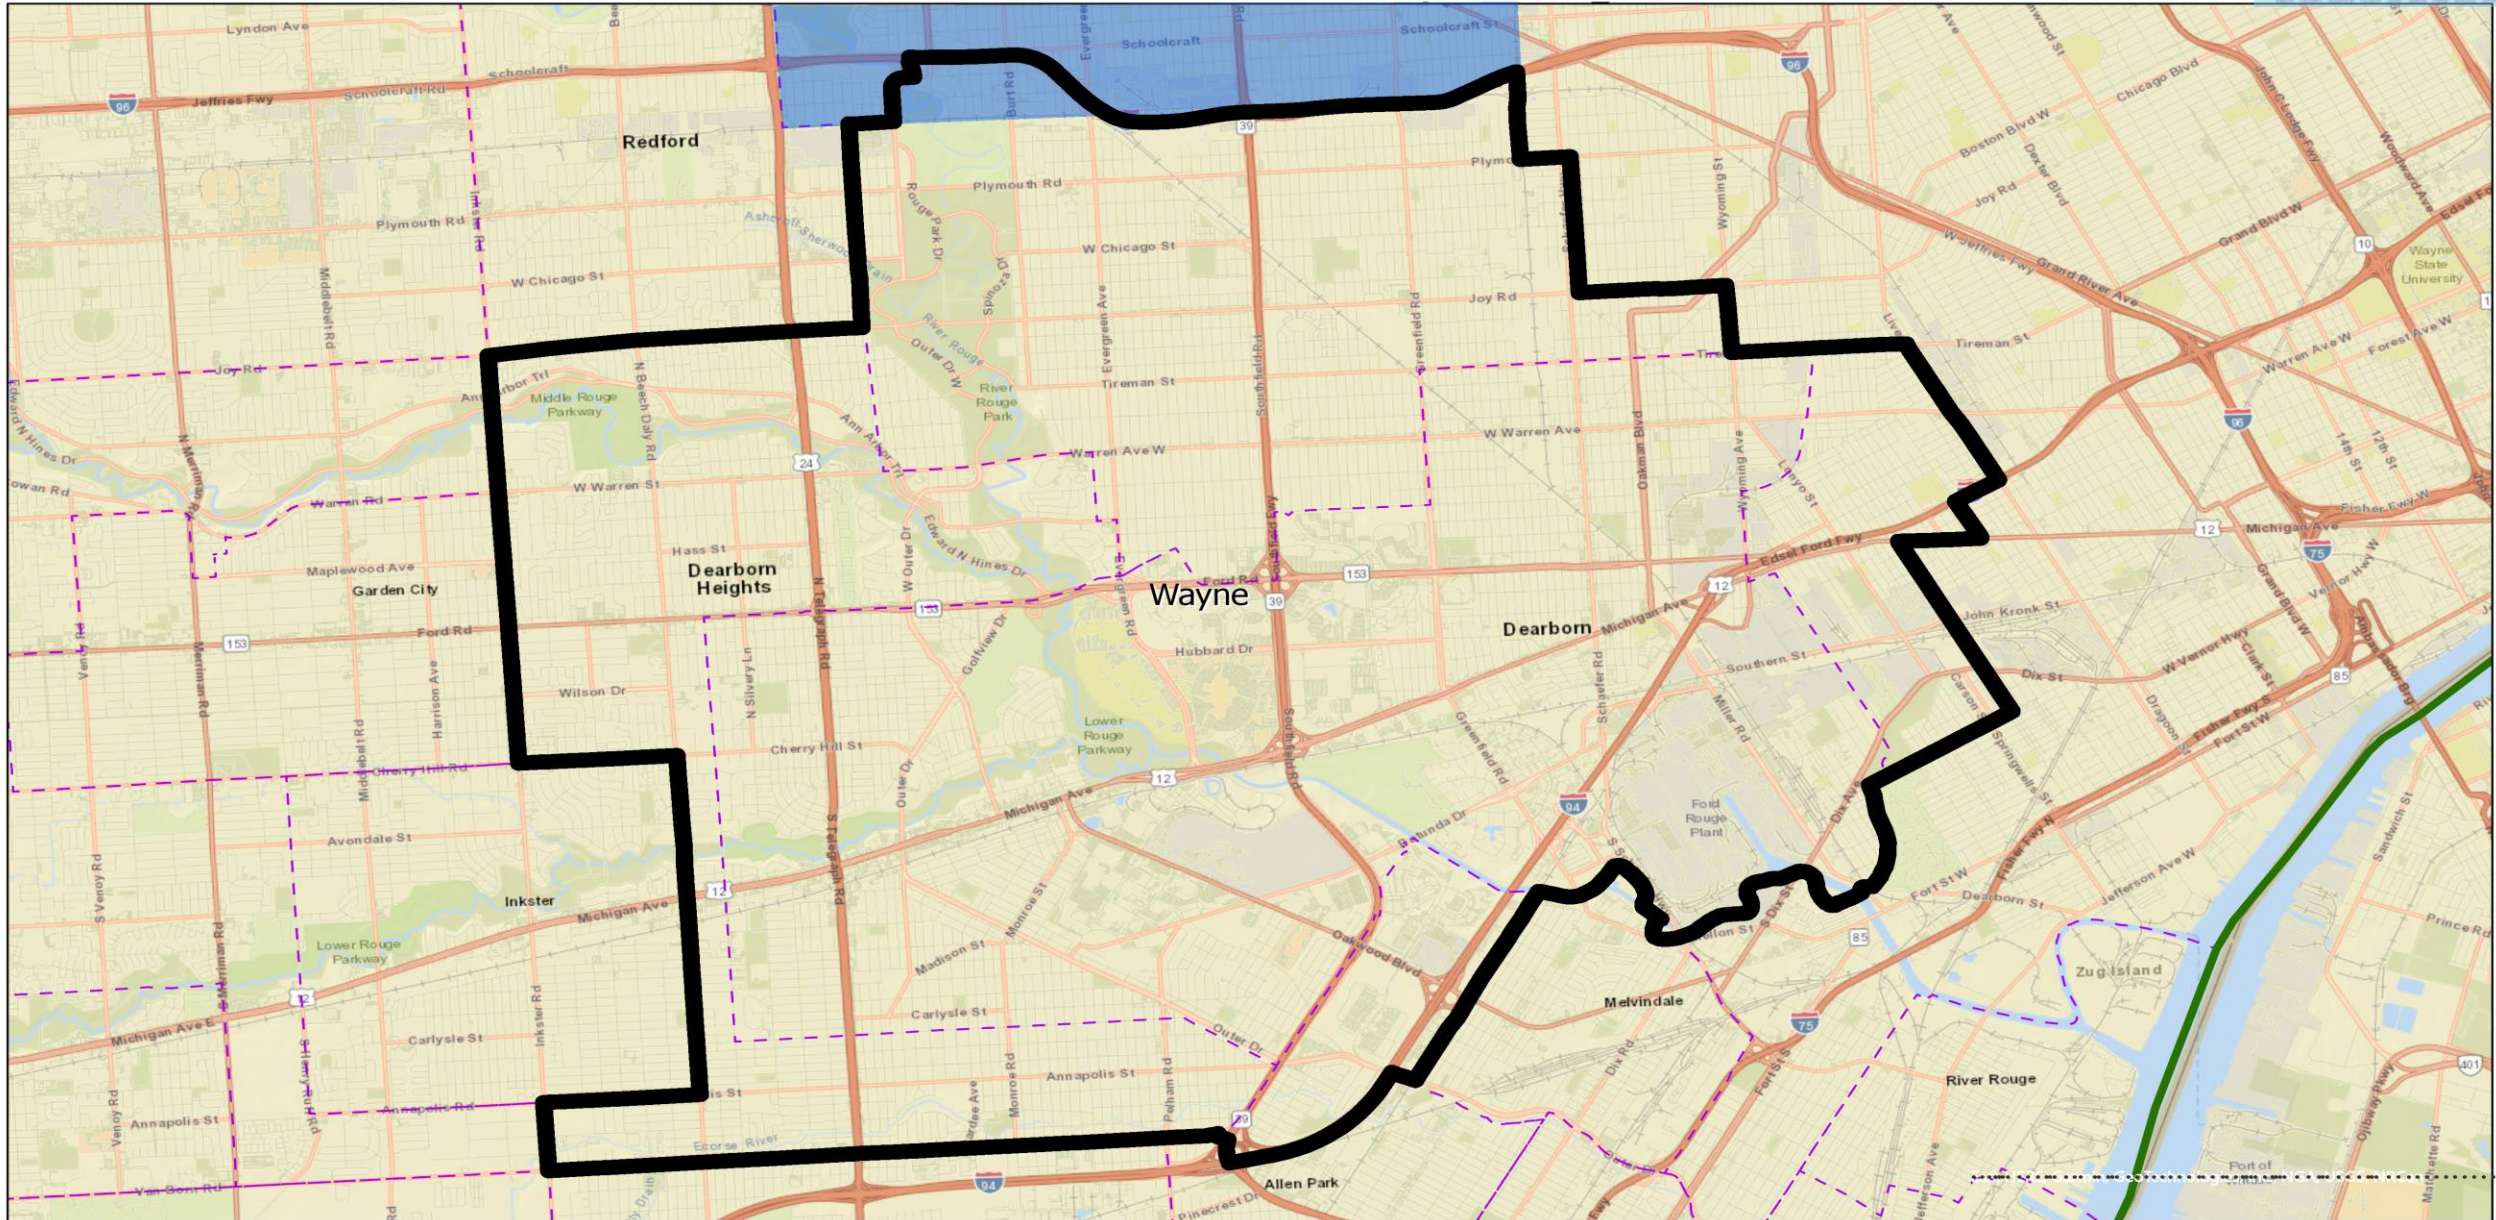

MICHIGAN SENATE DISTRICT 2

DETROIT CITY COUNCIL DISTRICT 1

REDRAWN ELECTION BOUNDARY