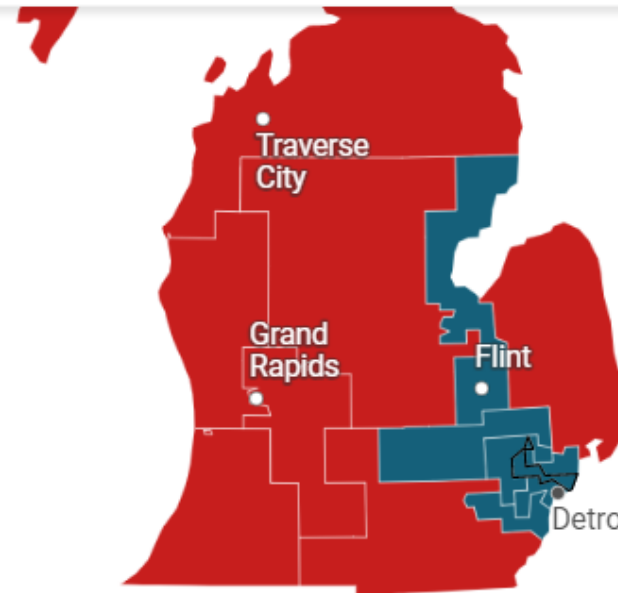

Shanelle Jackson (D)

Hassan H. Nehme (R)

Michigan's 13th Congressional District, represented by incumbent U.S. Representative Rashida Tlaib (D), reaches Downriver to Grosse Pointe and includes Detroit. Due to the new district lines, Rep. Tlaib is running in the 12th Congressional district race.

Map courtesy of Michigan Independent Citizens Redistricting Commission. It can be found at https://data.michigan.gov/dataset/Chestnut_Congress/7tub-gry8

Meet the 10 candidates running in the new 13th Congressional District race

Sharon McPhail (D)

Sam Riddle (D)

Michigan's 14th Congressional District, represented by U.S. Representative Brenda Lawrence (D), was eliminated after the 2020 Census recorded a lower proportion of the population than previously recorded in 2010.

Michigan's old congressional districts

Click on or hover over the districts to view more information

Michigan - 14 - Southfield

Current incumbent?
Brenda Lawrence (D)

Percent of votes won
79.3%

2020 Election Political Breakdown