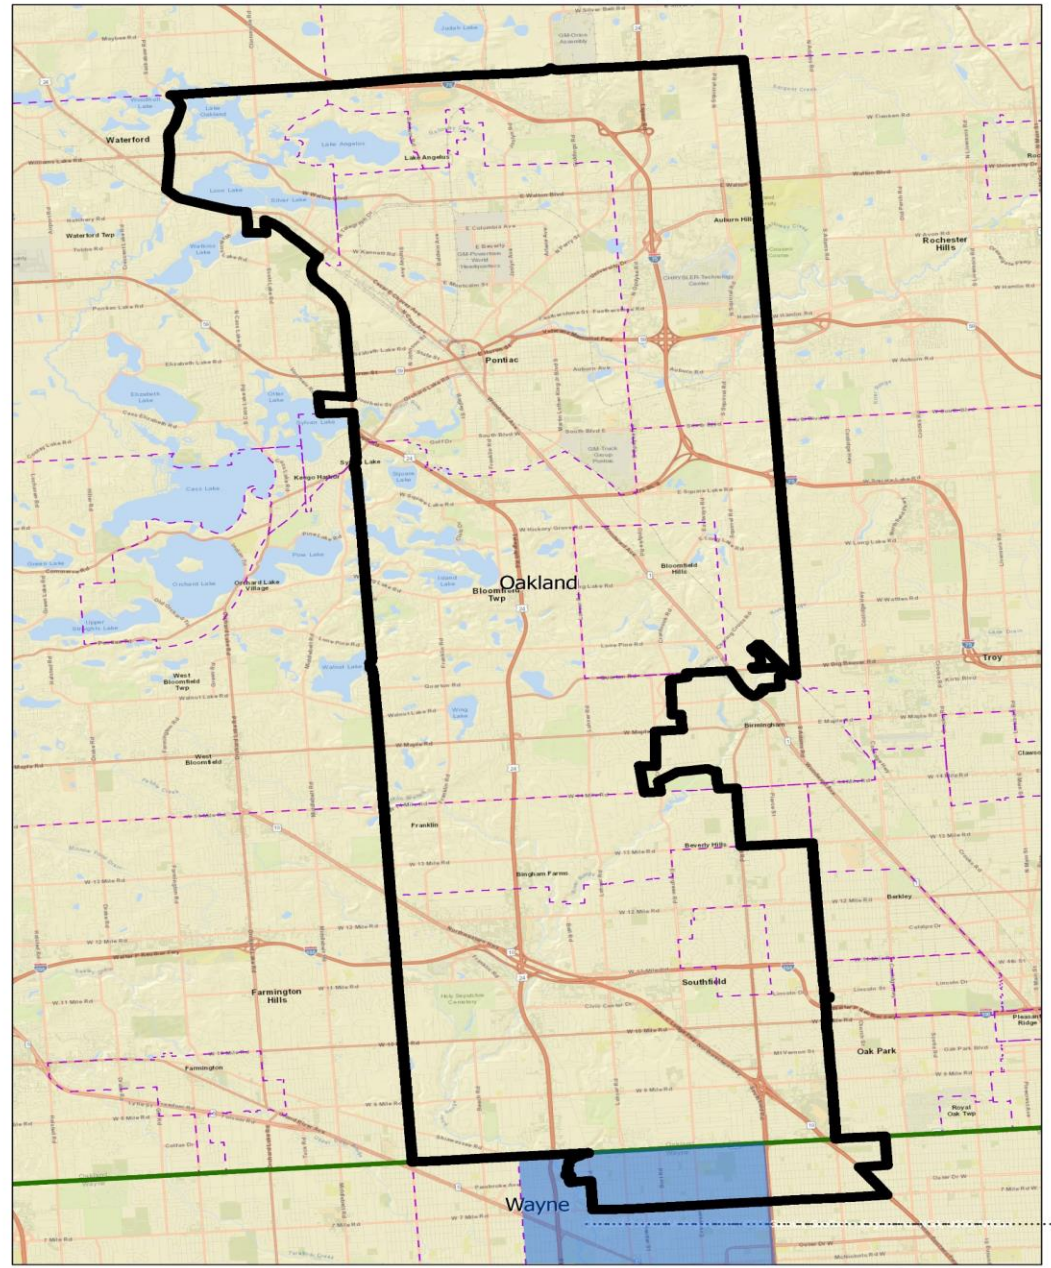

REDRAWN ELECTION BOUNDARY

Meet the 4 candidates running in the new Michigan Senate 6th District race

Mary Cavanagh (D)

Darryl D. Brown (D)

Vicki Barnett (D)

Ken Crider (R)

MICHIGAN SENATE DISTRICT 7

 **DETROIT CITY COUNCIL DISTRICT 1**  **REDRAWN ELECTION BOUNDARY**