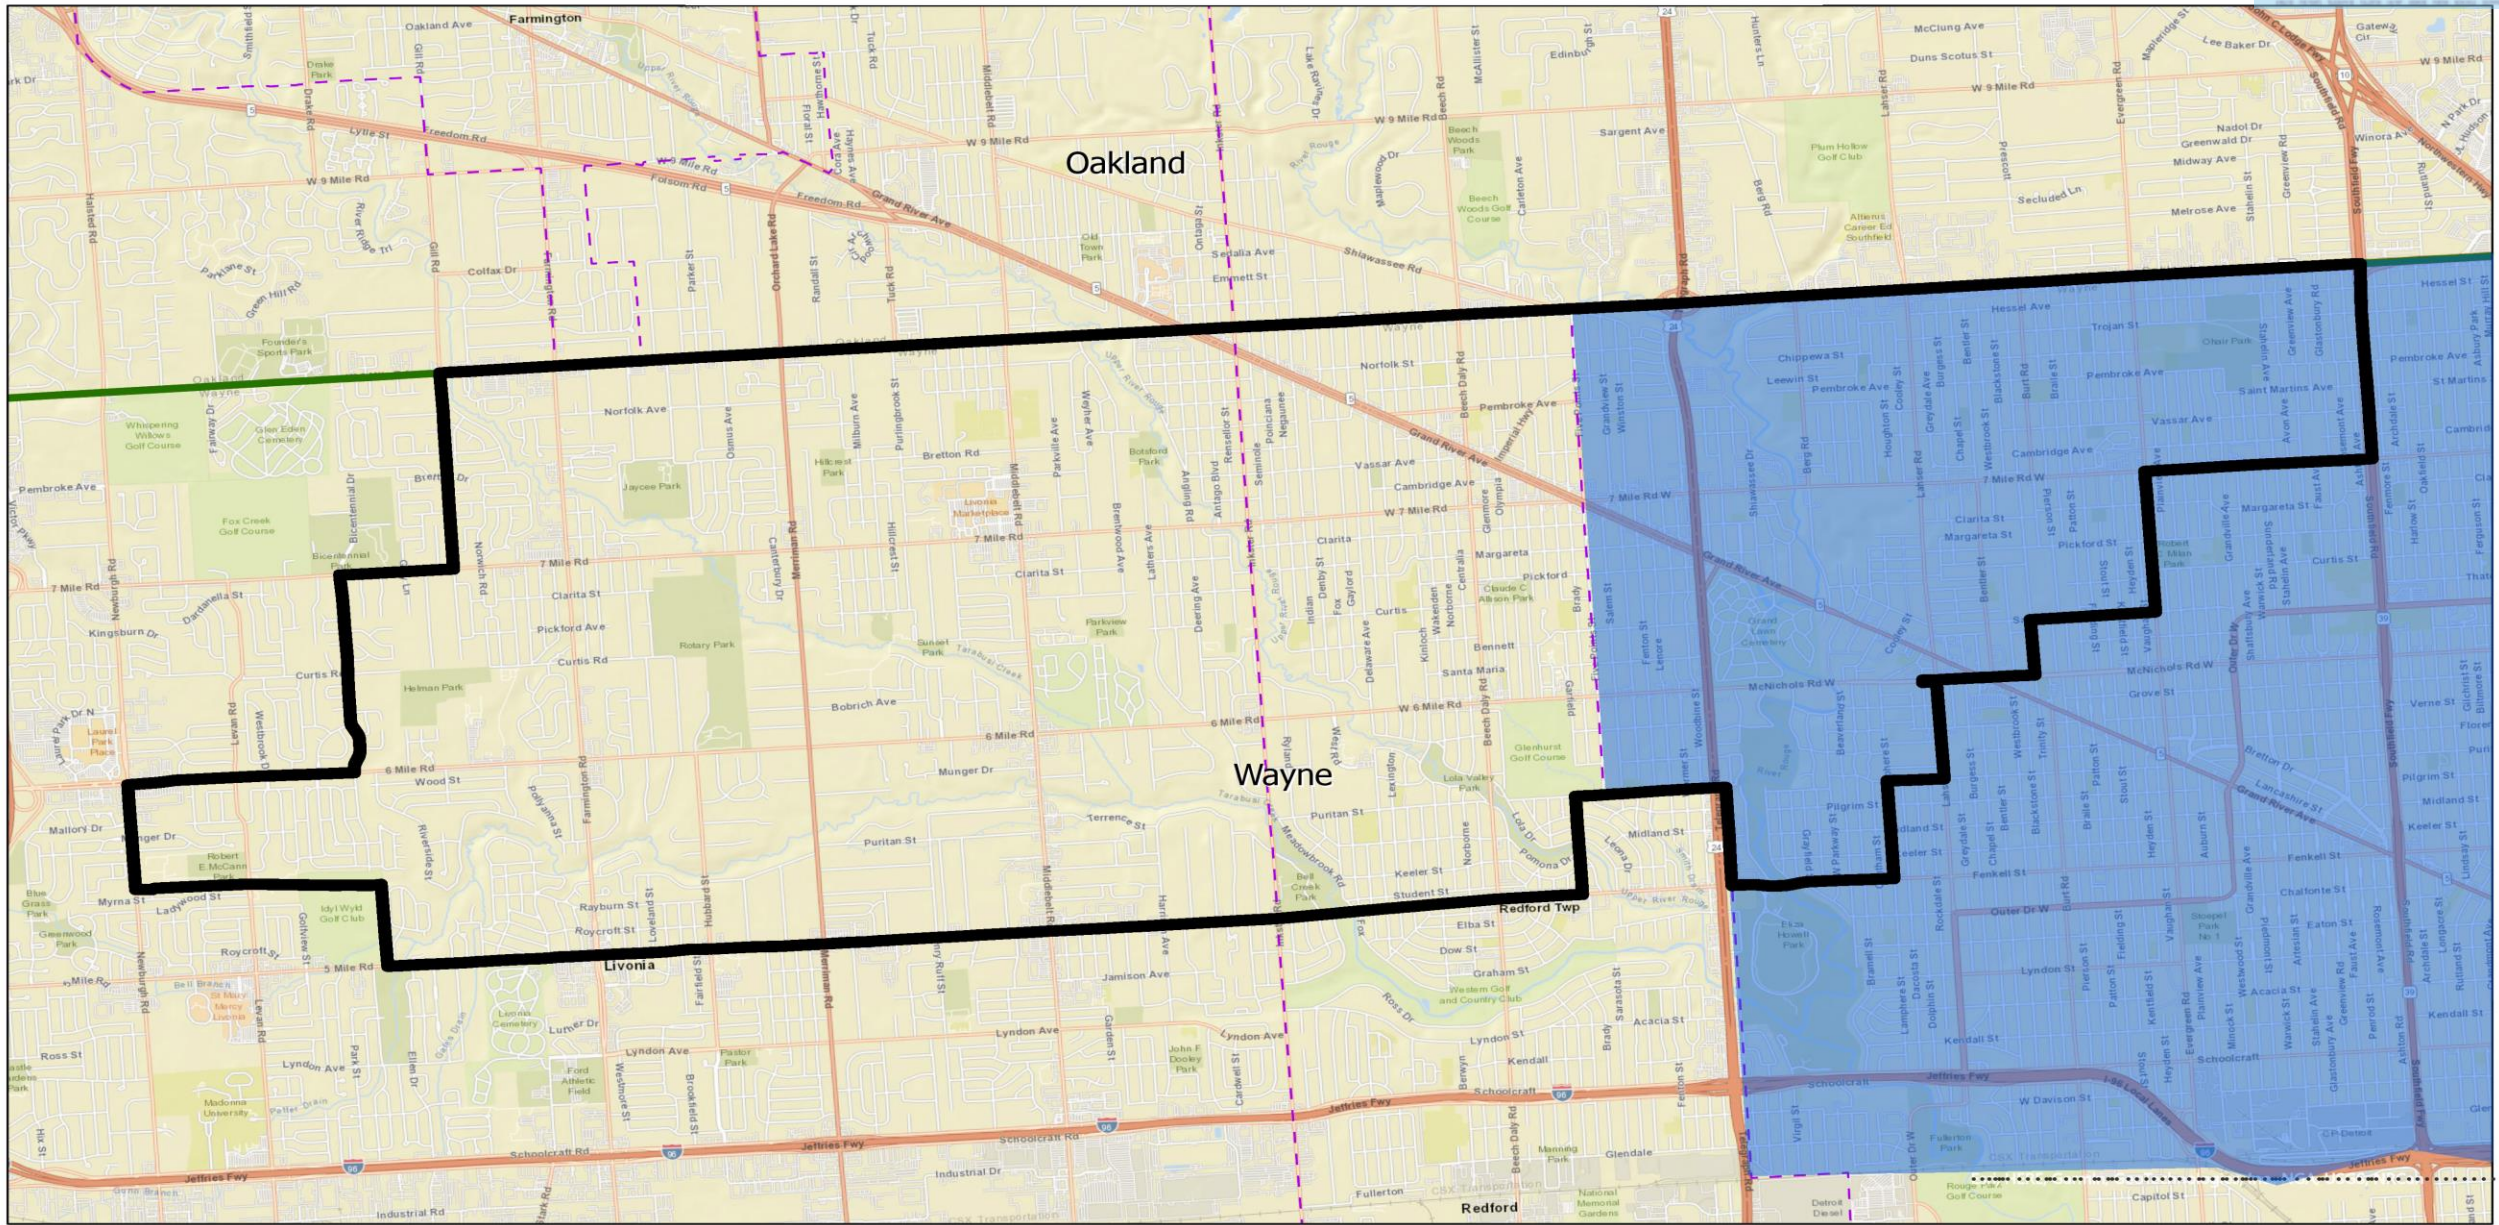

MICHIGAN HOUSE DISTRICT 17

DETROIT CITY COUNCIL DISTRICT 1

REDRAWN ELECTION BOUNDARY