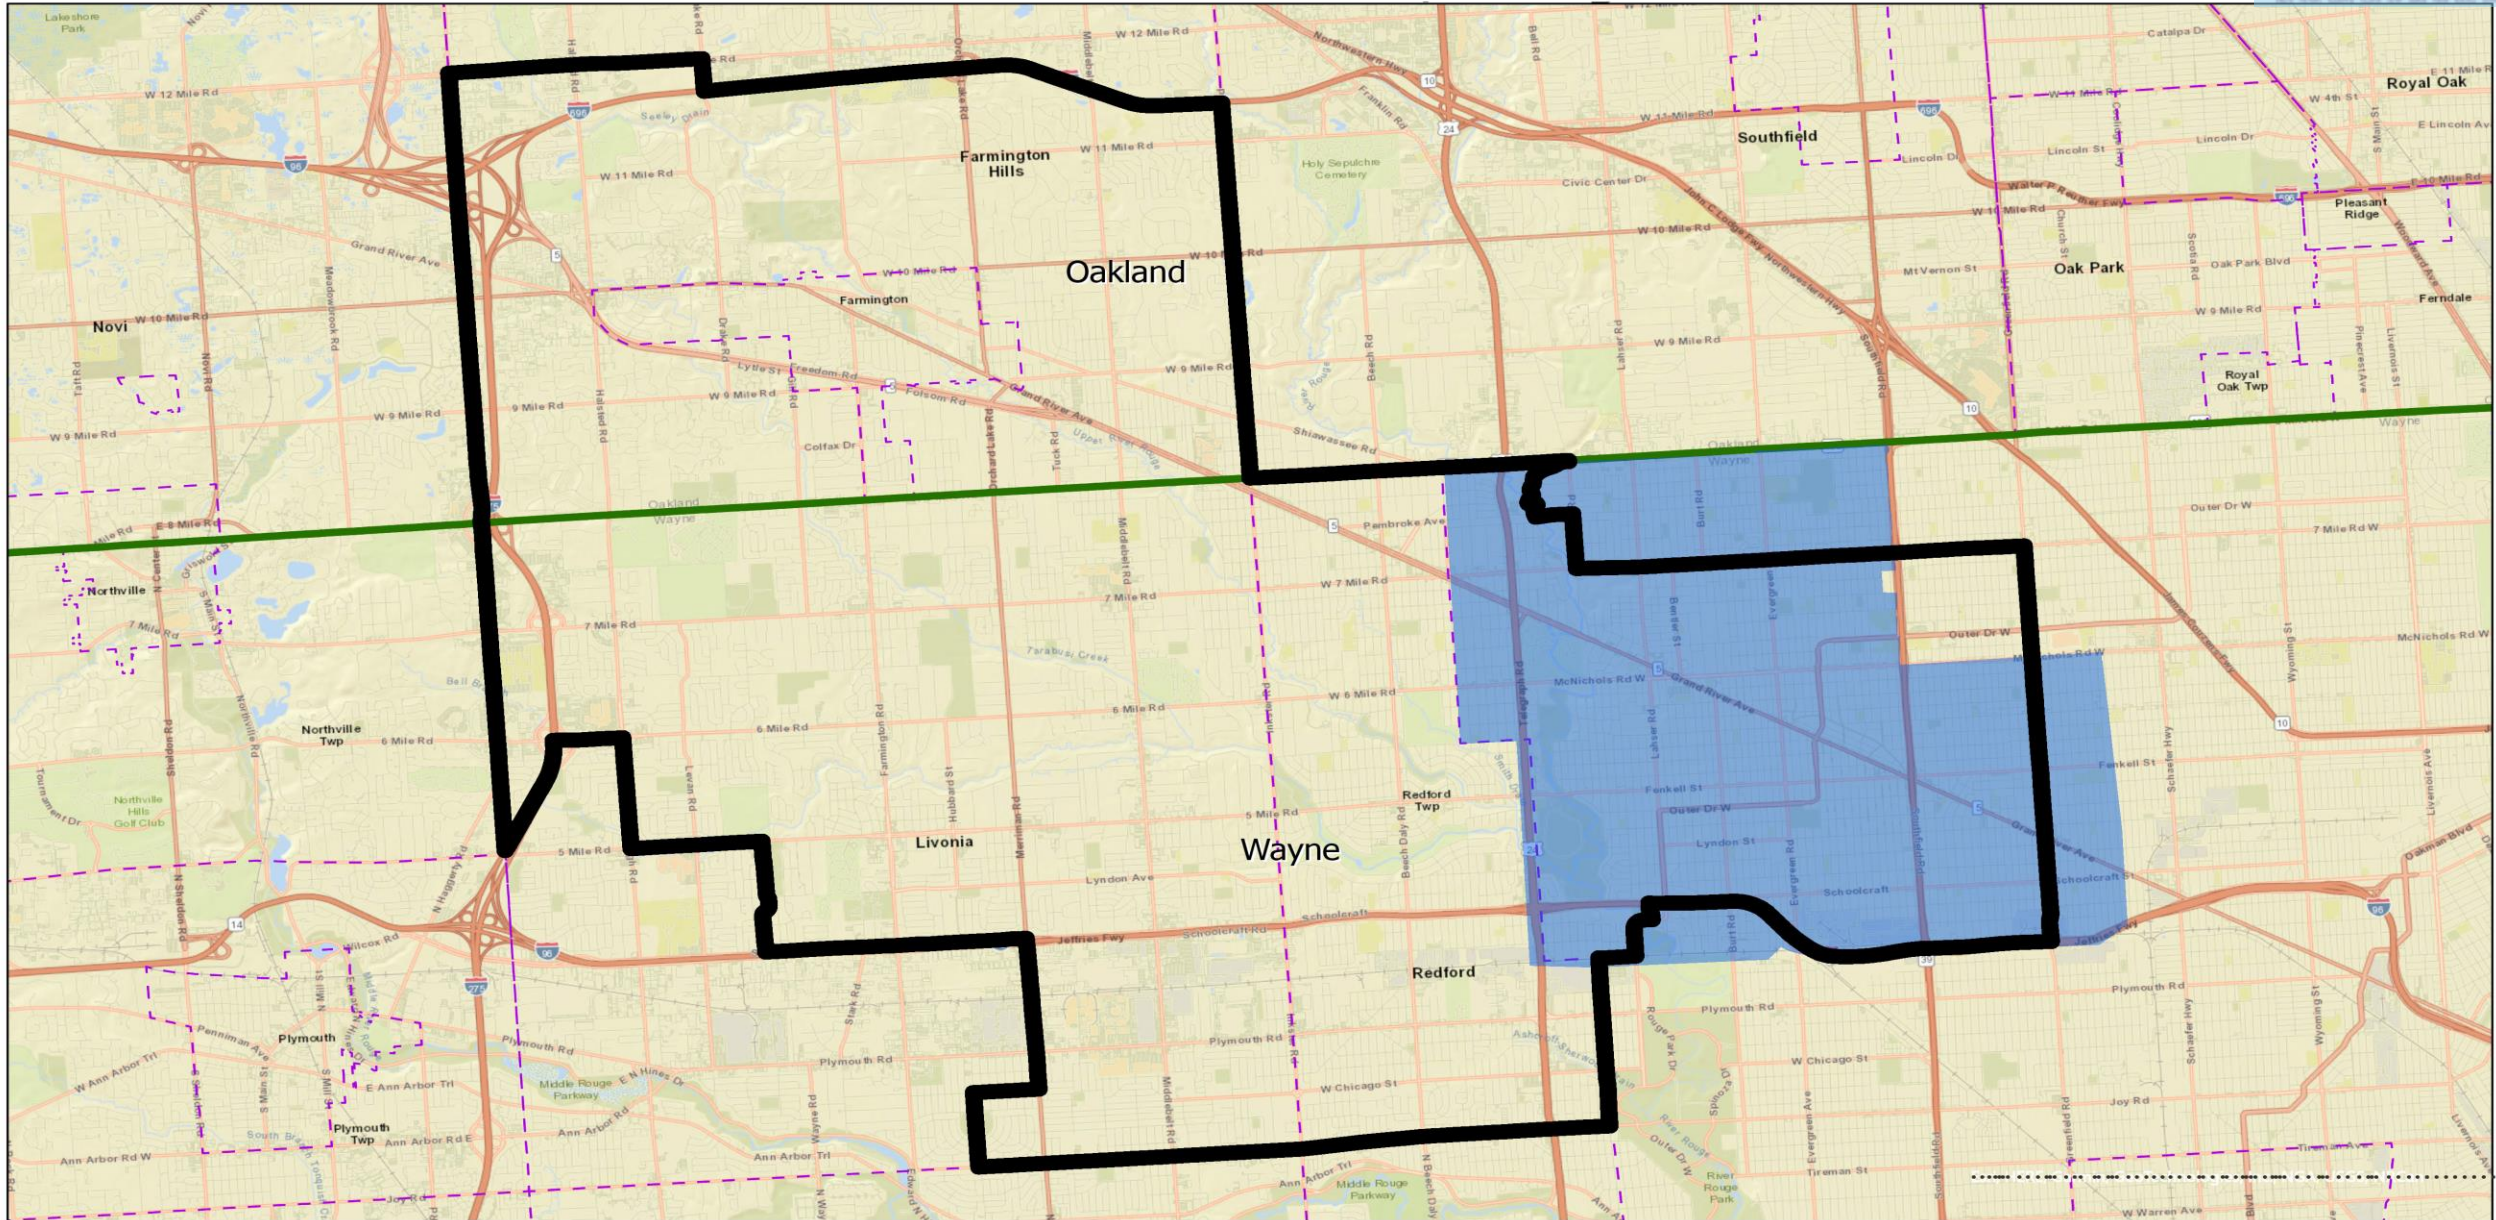

REDRAWN ELECTION BOUNDARY

Meet the 3 candidates running in the new Michigan Senate 2nd District race

No image
available

Maurice Sanders (D)

Sylvia Santana (D)

Harry Sawicki (R)

MICHIGAN SENATE DISTRICT 6

DETROIT CITY COUNCIL DISTRICT 1