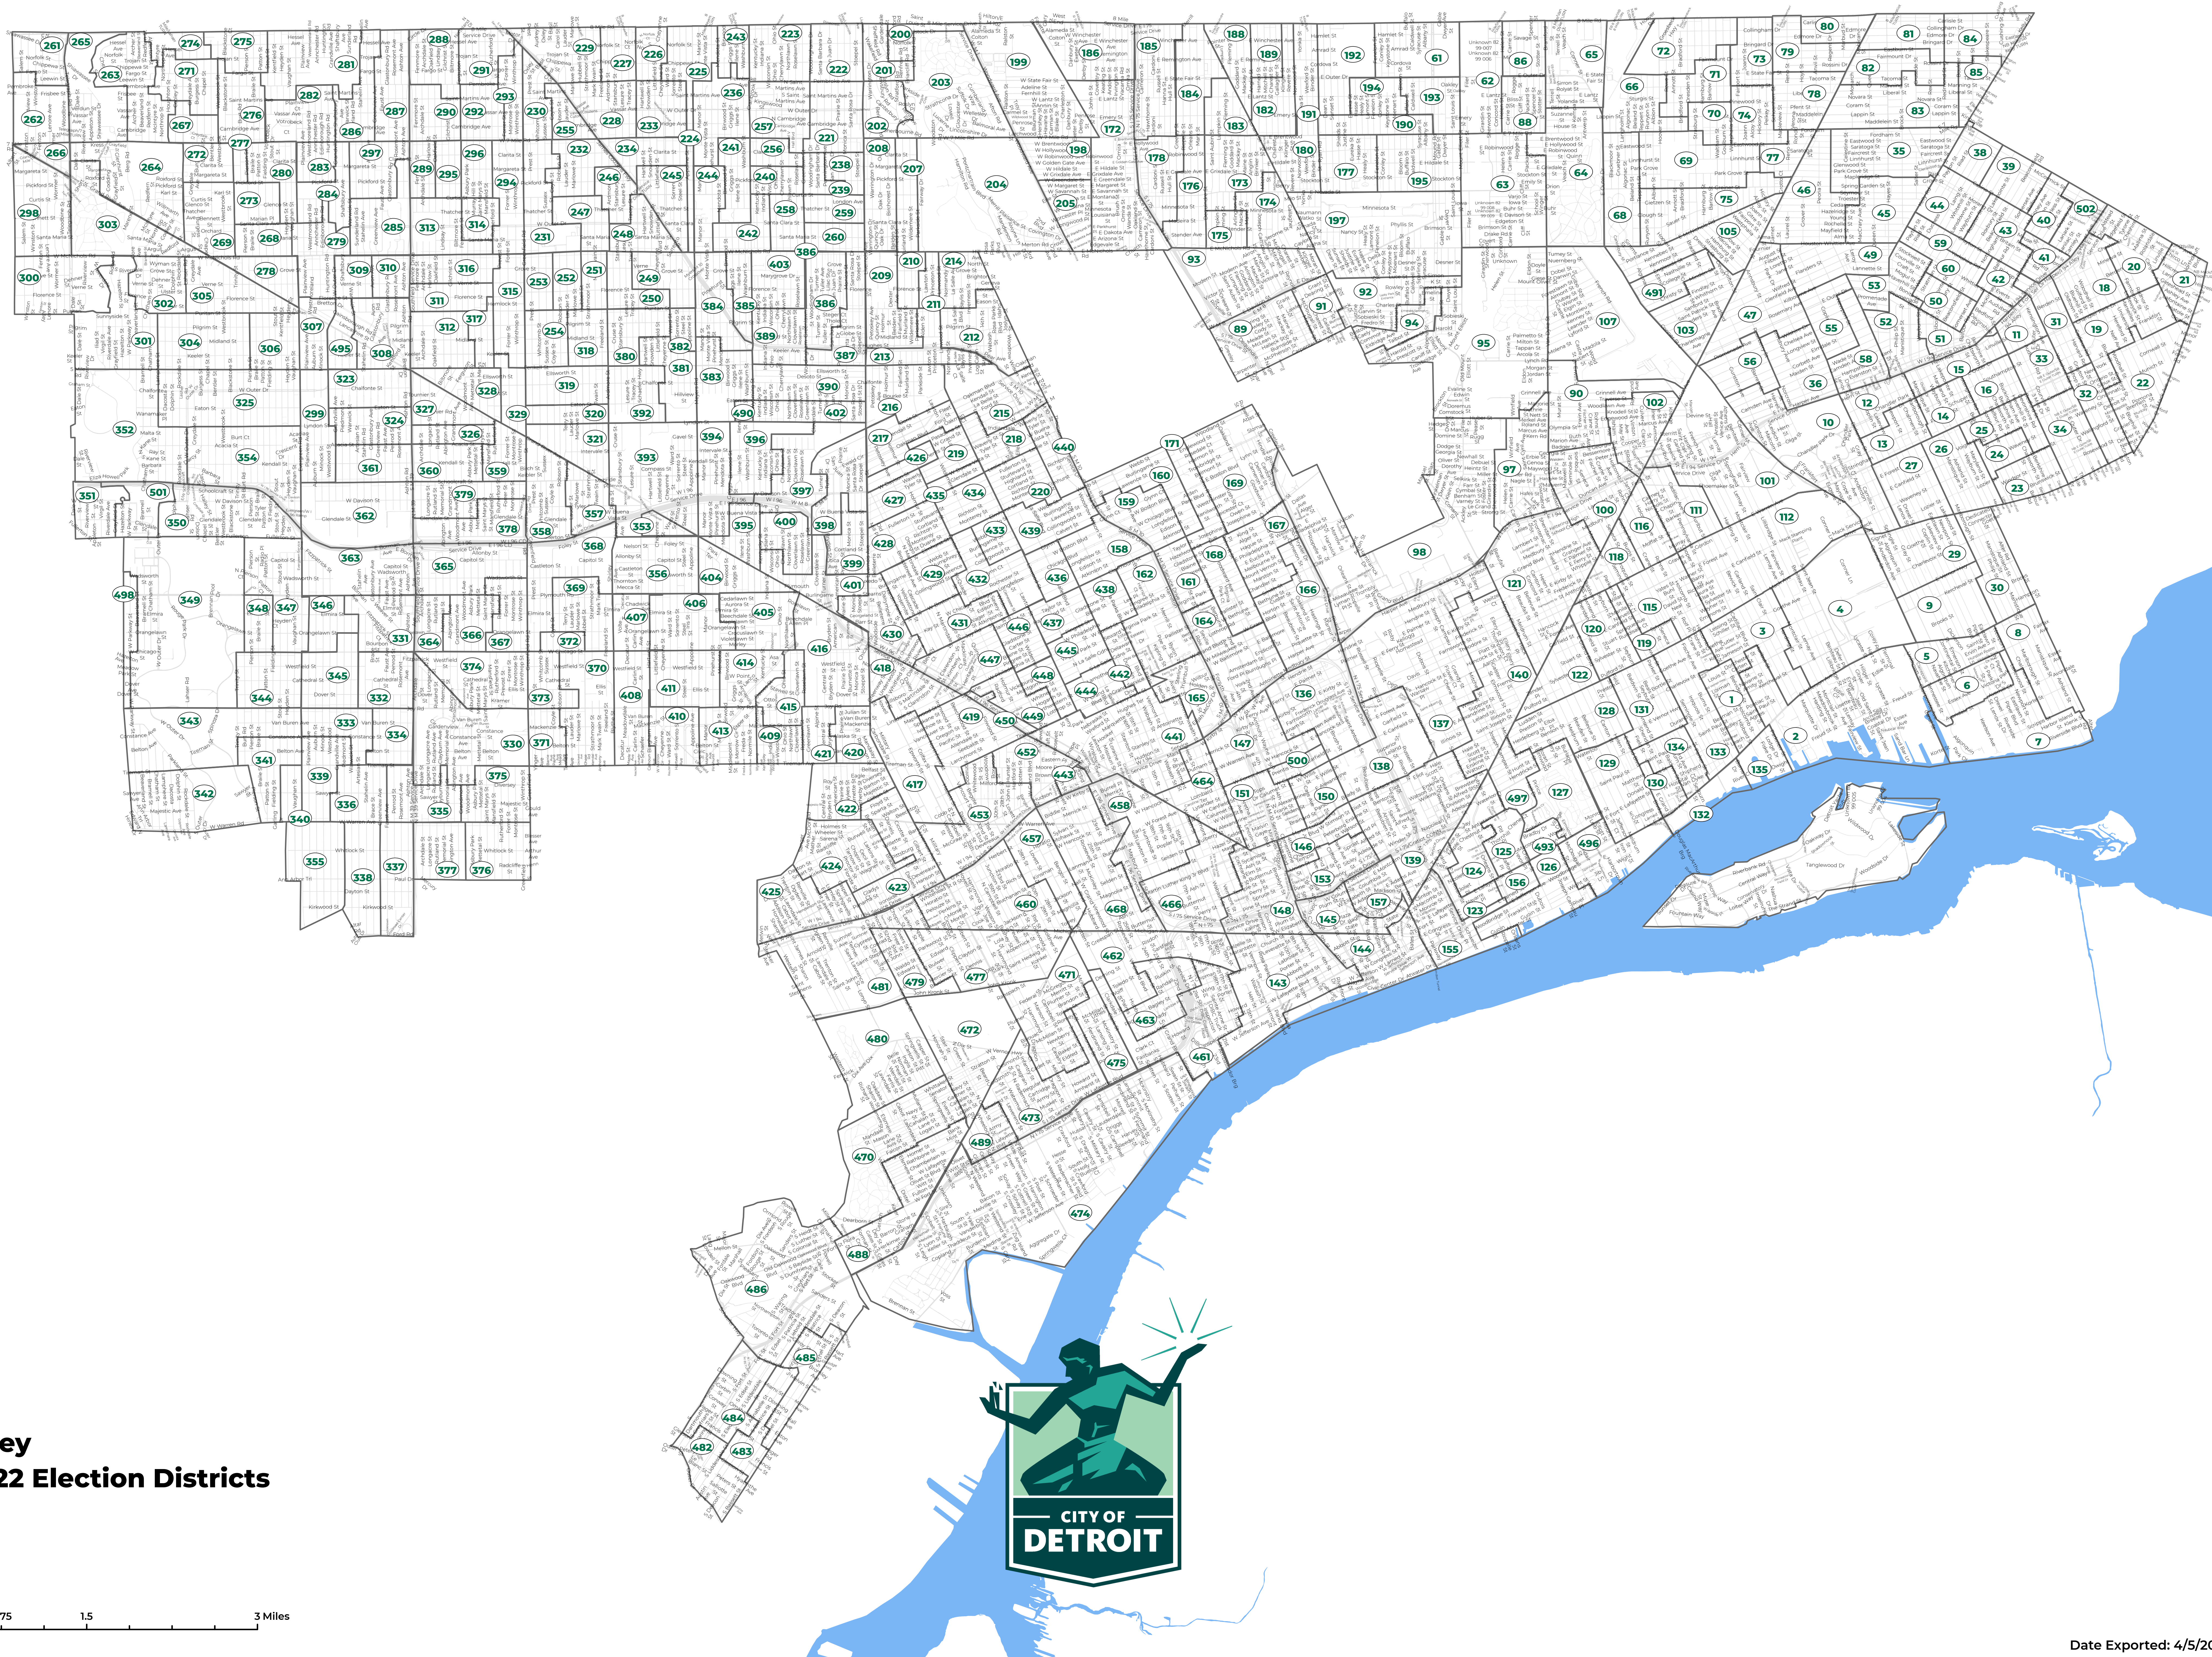

2022 Detroit Election Precincts

Map Key
2022 Election Districts

0 0.75 1.5 3 Miles

Date Exported: 4/5/2022 2:10 PM