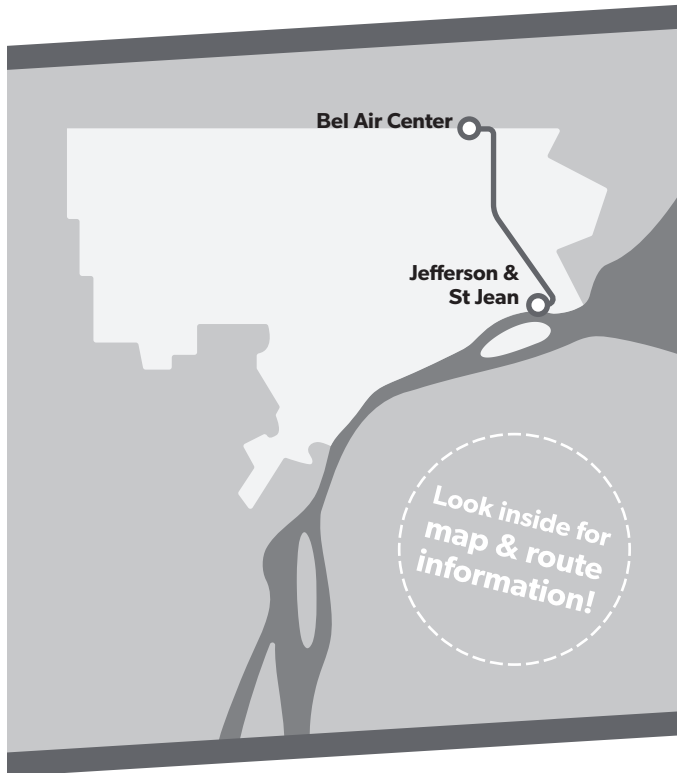

13

Conner

TRANSIT ROUTE MAP & TIMETABLE

Effective **June 24, 2024**

@riddedot

Regional Pass

The Dart Passes allow unlimited rides on DDOT and SMART buses and the QLINE Streetcar.

	Full	Reduced
4-Hour Dart Pass	$2	$0.50
24-Hour Dart Pass	$5	$2
7 Day Dart Pass	$22	$10
31 Day Dart Pass	$70	$29

* Seniors (ages 65 and older), people with disabilities, Medicare recipients, and students with a school-issued ID are eligible for a reduced fare. An application is required.

Pay with the app

Download the Token Transit app today to buy Dart passes! Dart passes get you unlimited rides between DDOT, SMART and the QLINE for the duration of the pass.