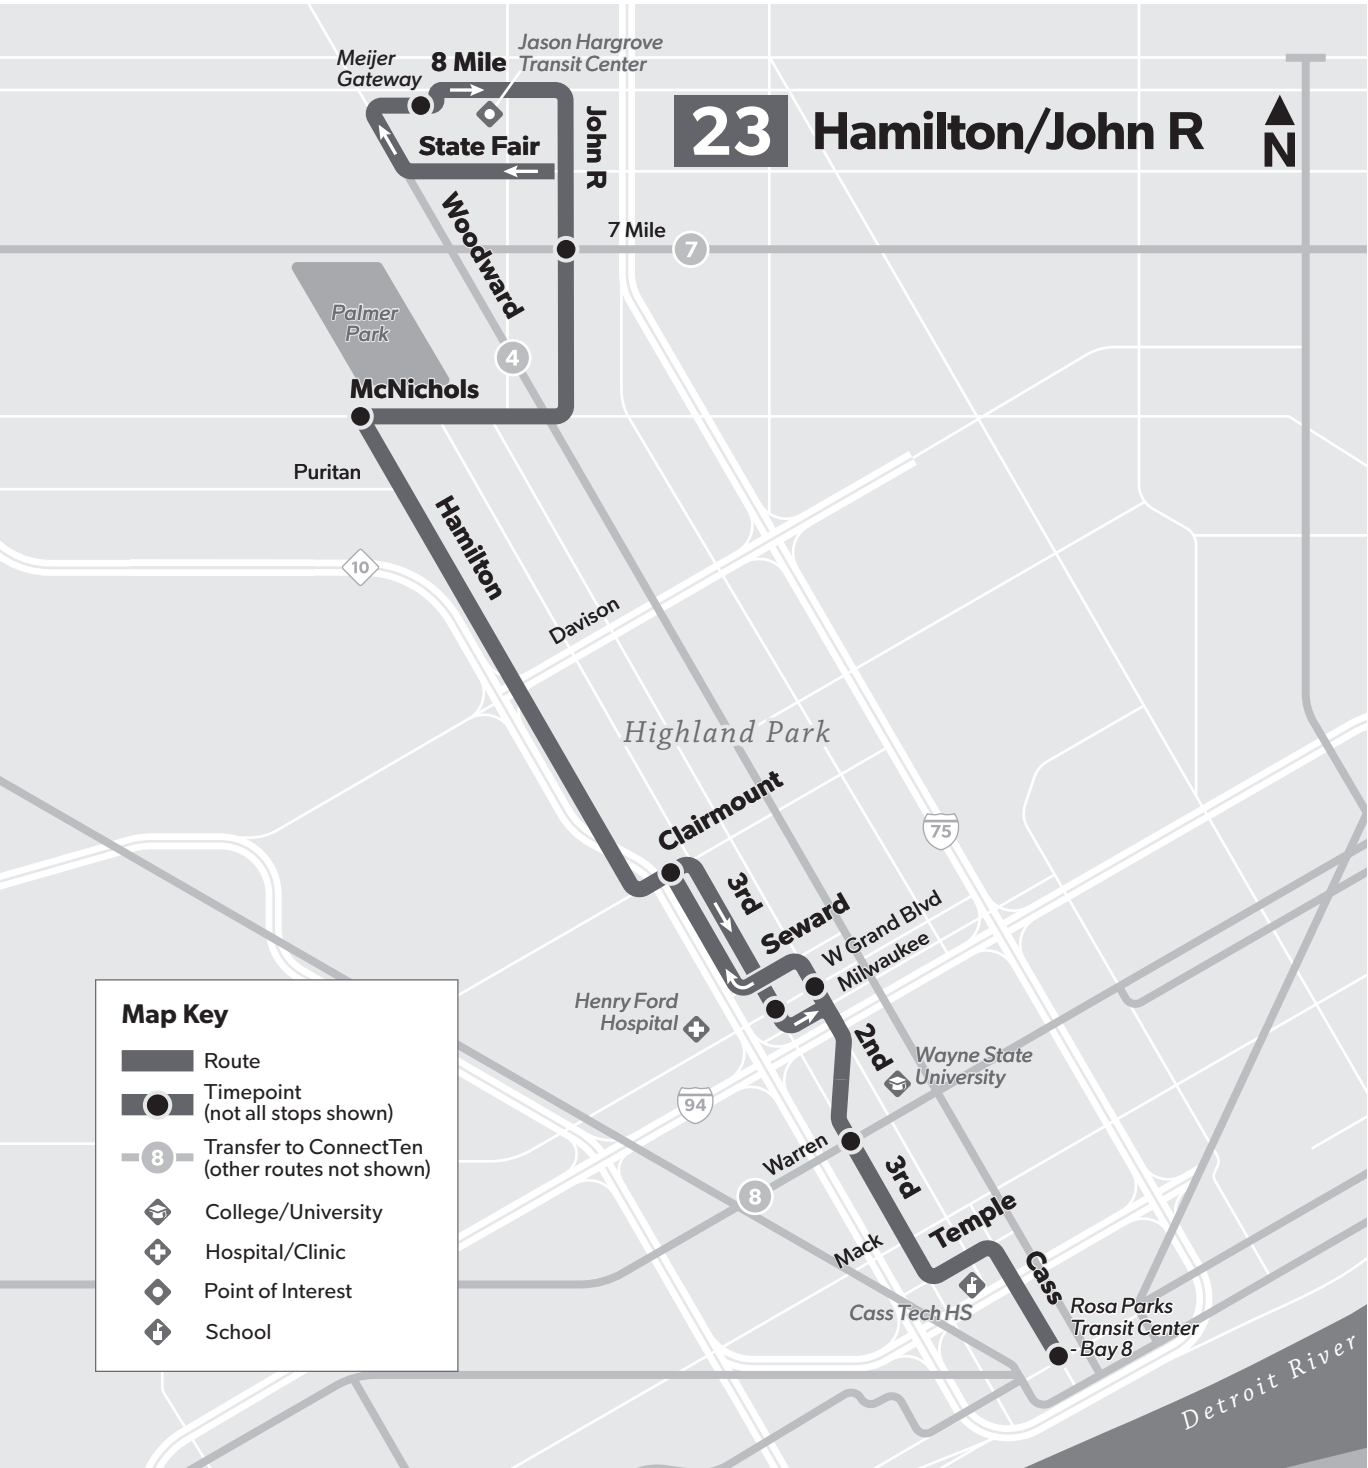

Holiday Service

1. Sunday schedules are effective on the following holidays:
2. New Year's Day
   - Memorial Day
   - Independence Day
   - Labor Day
   - Thanksgiving Day
   - Christmas Day