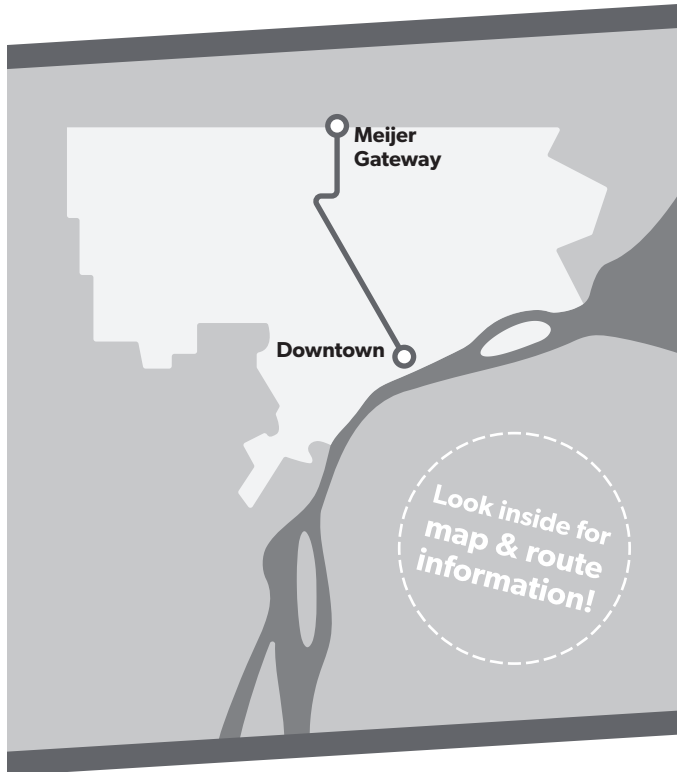

23

Hamilton/John R

TRANSIT ROUTE MAP & TIMETABLE

Effective **June 24, 2024**

@riddedot

Regional Pass

The Dart Passes allow unlimited rides on DDOT and SMART buses and the QLINE Streetcar.

	Full	Reduced
4-Hour Dart Pass	$2	$0.50
24-Hour Dart Pass	$5	$2
7 Day Dart Pass	$22	$10
31 Day Dart Pass	$70	$29

* Seniors (ages 65 and older), people with disabilities, Medicare recipients, and students with a school-issued ID are eligible for a reduced fare. An application is required.

Pay with the app

Download the Token Transit app today to buy Dart passes! Dart passes get you unlimited rides between DDOT, SMART and the QLINE for the duration of the pass.