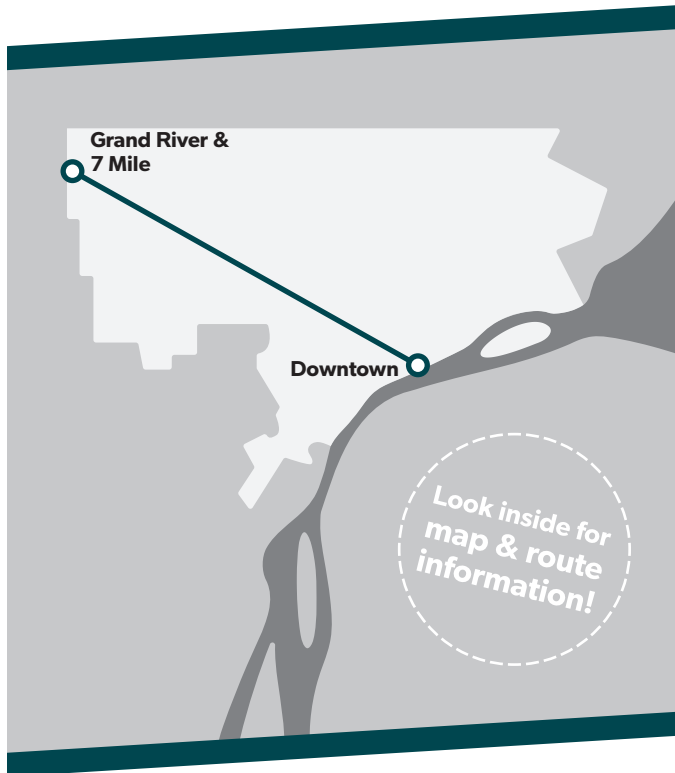

3

Grand River

TRANSIT ROUTE MAP & TIMETABLE

Effective **June 24, 2024**

@riddedot

Regional Pass

The Dart Passes allow unlimited rides on DDOT and SMART buses and the QLINE Streetcar.

	Full	Reduced
4-Hour Dart Pass	$2	$0.50
24-Hour Dart Pass	$5	$2
7 Day Dart Pass	$22	$10
31 Day Dart Pass	$70	$29

* Seniors (ages 65 and older), people with disabilities, Medicare recipients, and students with a school-issued ID are eligible for a reduced fare. An application is required.

Pay with the app

Download the Token Transit app today to buy Dart passes! Dart passes get you unlimited rides between DDOT, SMART and the QLINE for the duration of the pass.