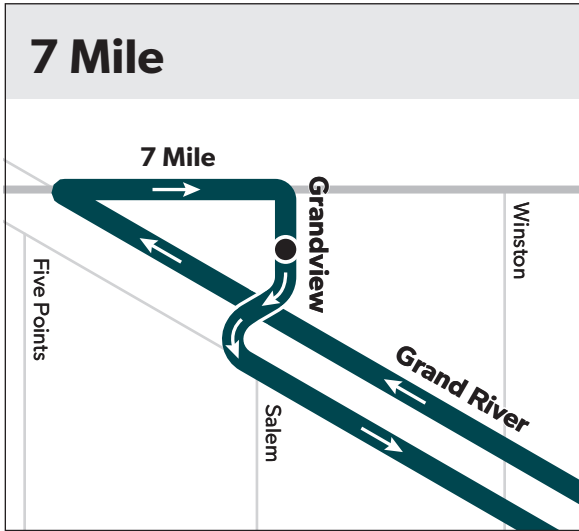

3 Grand River

see 7 Mile map

see Downtown map

Map Key

- Route
- Timepoint (not all stops shown)
- Transfer to ConnectTen (other routes not shown)
- School
- Point of Interest

Holiday Service

Sunday schedules are effective on the following holidays:

50 Monday-Friday

Southbound to Jefferson

	Hayes & 8 Mile	Hayes & 7 Mile	Hayes & Outer Dr	Chalmers & Warren	Chalmers & Jefferson
10:00					
10:30					
10:50					
11:20					
11:50					
12:10					
12:30					
	10:21	10:31	10:44	10:50	
	10:41	10:51	11:04	11:11	
	11:01	11:12	11:26	11:33	
	11:22	11:33	11:47	11:54	
	11:42	11:53	12:07	12:14	
	12:22	12:33	12:47	12:54	
	12:42	12:53	1:07	1:14	