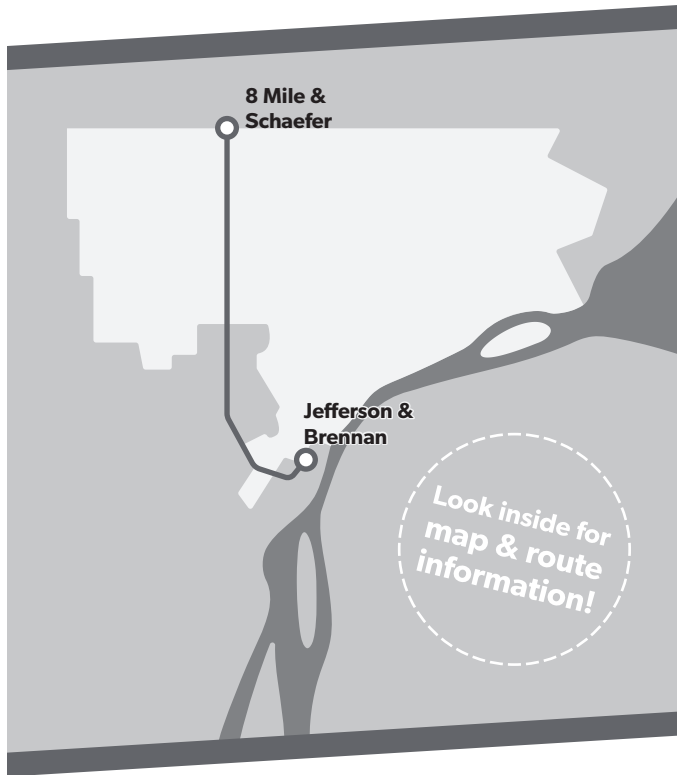

41

Schaefer

TRANSIT ROUTE MAP & TIMETABLE

Effective **June 24, 2024**

@riddedot

Regional Pass

The Dart Passes allow unlimited rides on DDOT and SMART buses and the QLINE Streetcar.

	Full	Reduced
4-Hour Dart Pass	$2	$0.50
24-Hour Dart Pass	$5	$2
7 Day Dart Pass	$22	$10
31 Day Dart Pass	$70	$29

* Seniors (ages 65 and older), people with disabilities, Medicare recipients, and students with a school-issued ID are eligible for a reduced fare. An application is required.

Pay with the app

Download the Token Transit app today to buy Dart passes! Dart passes get you unlimited rides between DDOT, SMART and the QLINE for the duration of the pass.