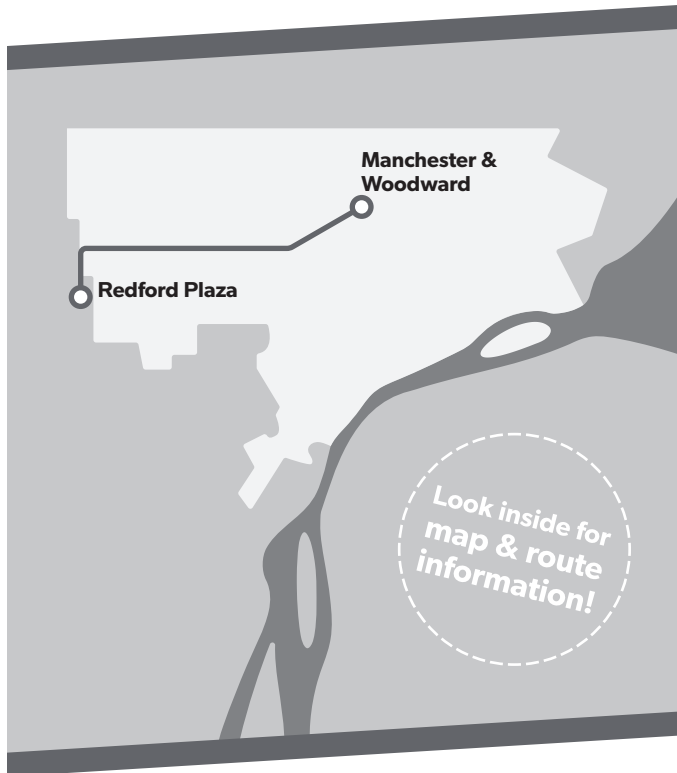

## Schoolcraft

TRANSIT ROUTE MAP & TIMETABLE

Effective **June 24, 2024**

@riddedot

### Map Key

- Runs at All Times
- Timepoint (not all stops shown)
- Transfer to ConnectTen (other routes not shown)
- Point of Interest