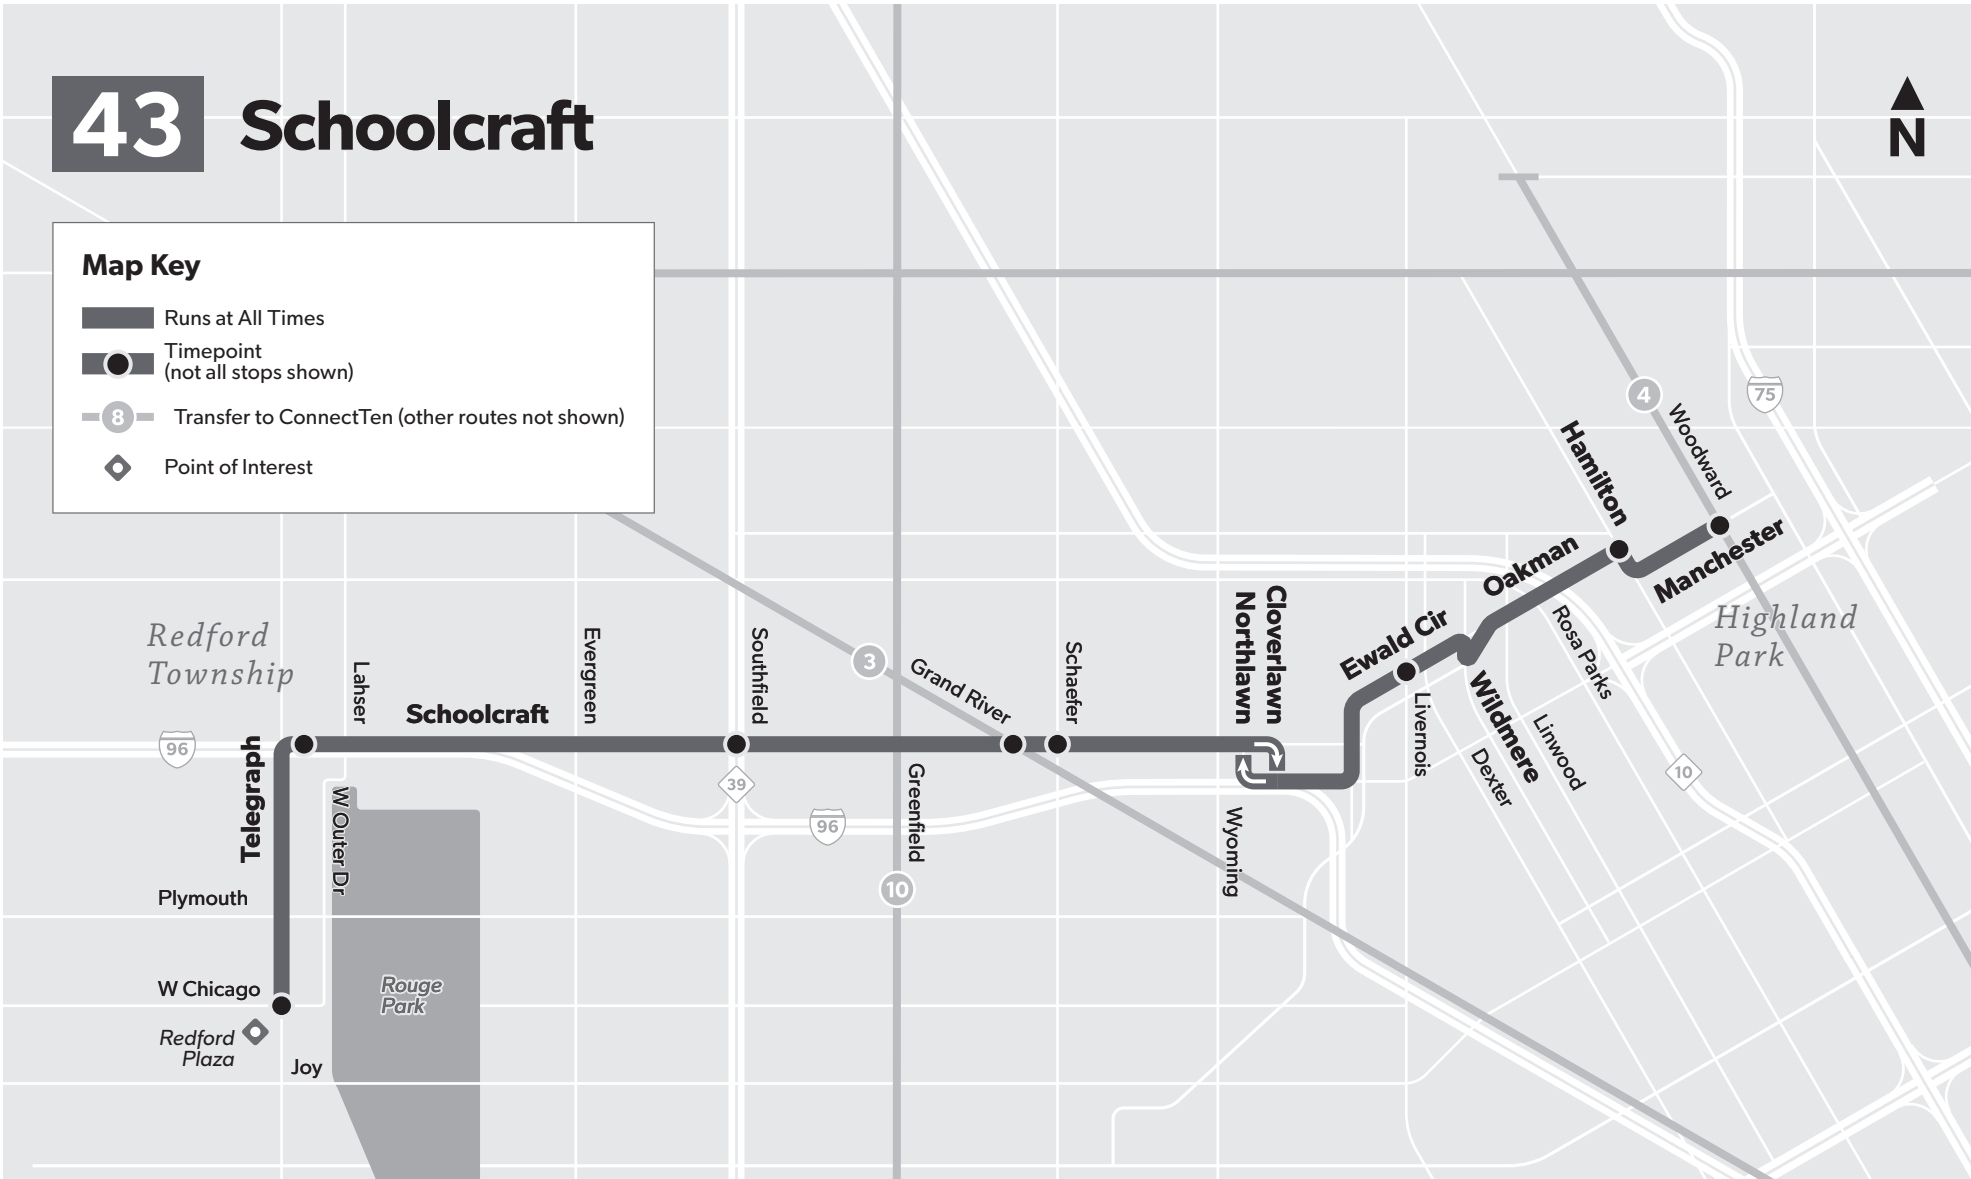

#### TDD & TTY Hearing-Impaired

Schedule Information:

7-1-1

**Detroit's Public Transit System**

### Map Key

- Runs at All Times
- Timepoint (not all stops shown)
- Transfer to ConnectTen (other routes not shown)
- Point of Interest

### Eastbound to Woodward

Redford Plaza	Schoolcraft & Dale	Schoolcraft & Southfield	Schoolcraft & Grand River	Schoolcraft & Schaefer	Ewald Circle & Livernois	Oakman & Hamilton	Manchester & Woodward
5:10	5:14	5:23	5:29	5:31	5:41	5:48	5:54
6:15	6:19	6:28	6:34	6:36	6:46	6:53	6:59
7:00	7:04	7:13	7:19	7:21	7:31	7:38	7:44
7:50	7:54	8:03	8:09	8:11	8:21	8:28	8:34
8:30	8:34	8:43	8:49	8:51	9:01	9:08	9:14
9:10	9:14	9:23	9:29	9:31	9:41	9:48	9:54
10:05	10:09	10:18	10:24	10:26	10:36	10:43	10:49
11:05	11:09	11:18	11:24	11:26	11:36	11:43	11:49
<b>12:05</b>	<b>12:09</b>	<b>12:18</b>	<b>12:24</b>	<b>12:26</b>	<b>12:36</b>	<b>12:43</b>	<b>12:49</b>
<b>1:05</b>	<b>1:09</b>	<b>1:18</b>	<b>1:24</b>	<b>1:26</b>	<b>1:36</b>	<b>1:43</b>	<b>1:49</b>
2:05	2:09	2:18	2:24	2:26	2:36	2:43	2:49
2:55	2:59	3:08	3:14	3:16	3:26	3:33	3:39
3:40	3:44	3:53	3:59	4:01	4:11	4:18	4:24
4:25	4:29	4:38	4:44	4:46	4:56	5:03	5:09
5:10	5:14	5:23	5:29	5:31	5:41	5:48	5:54
6:10	6:14	6:23	6:29	6:31	6:41	6:48	6:54
7:10	7:14	7:23	7:29	7:31	7:41	7:48	7:54
8:10	8:14	8:23	8:29	8:31	8:41	8:48	8:54
9:10	9:14	9:23	9:29	9:31	9:41	9:48	9:54