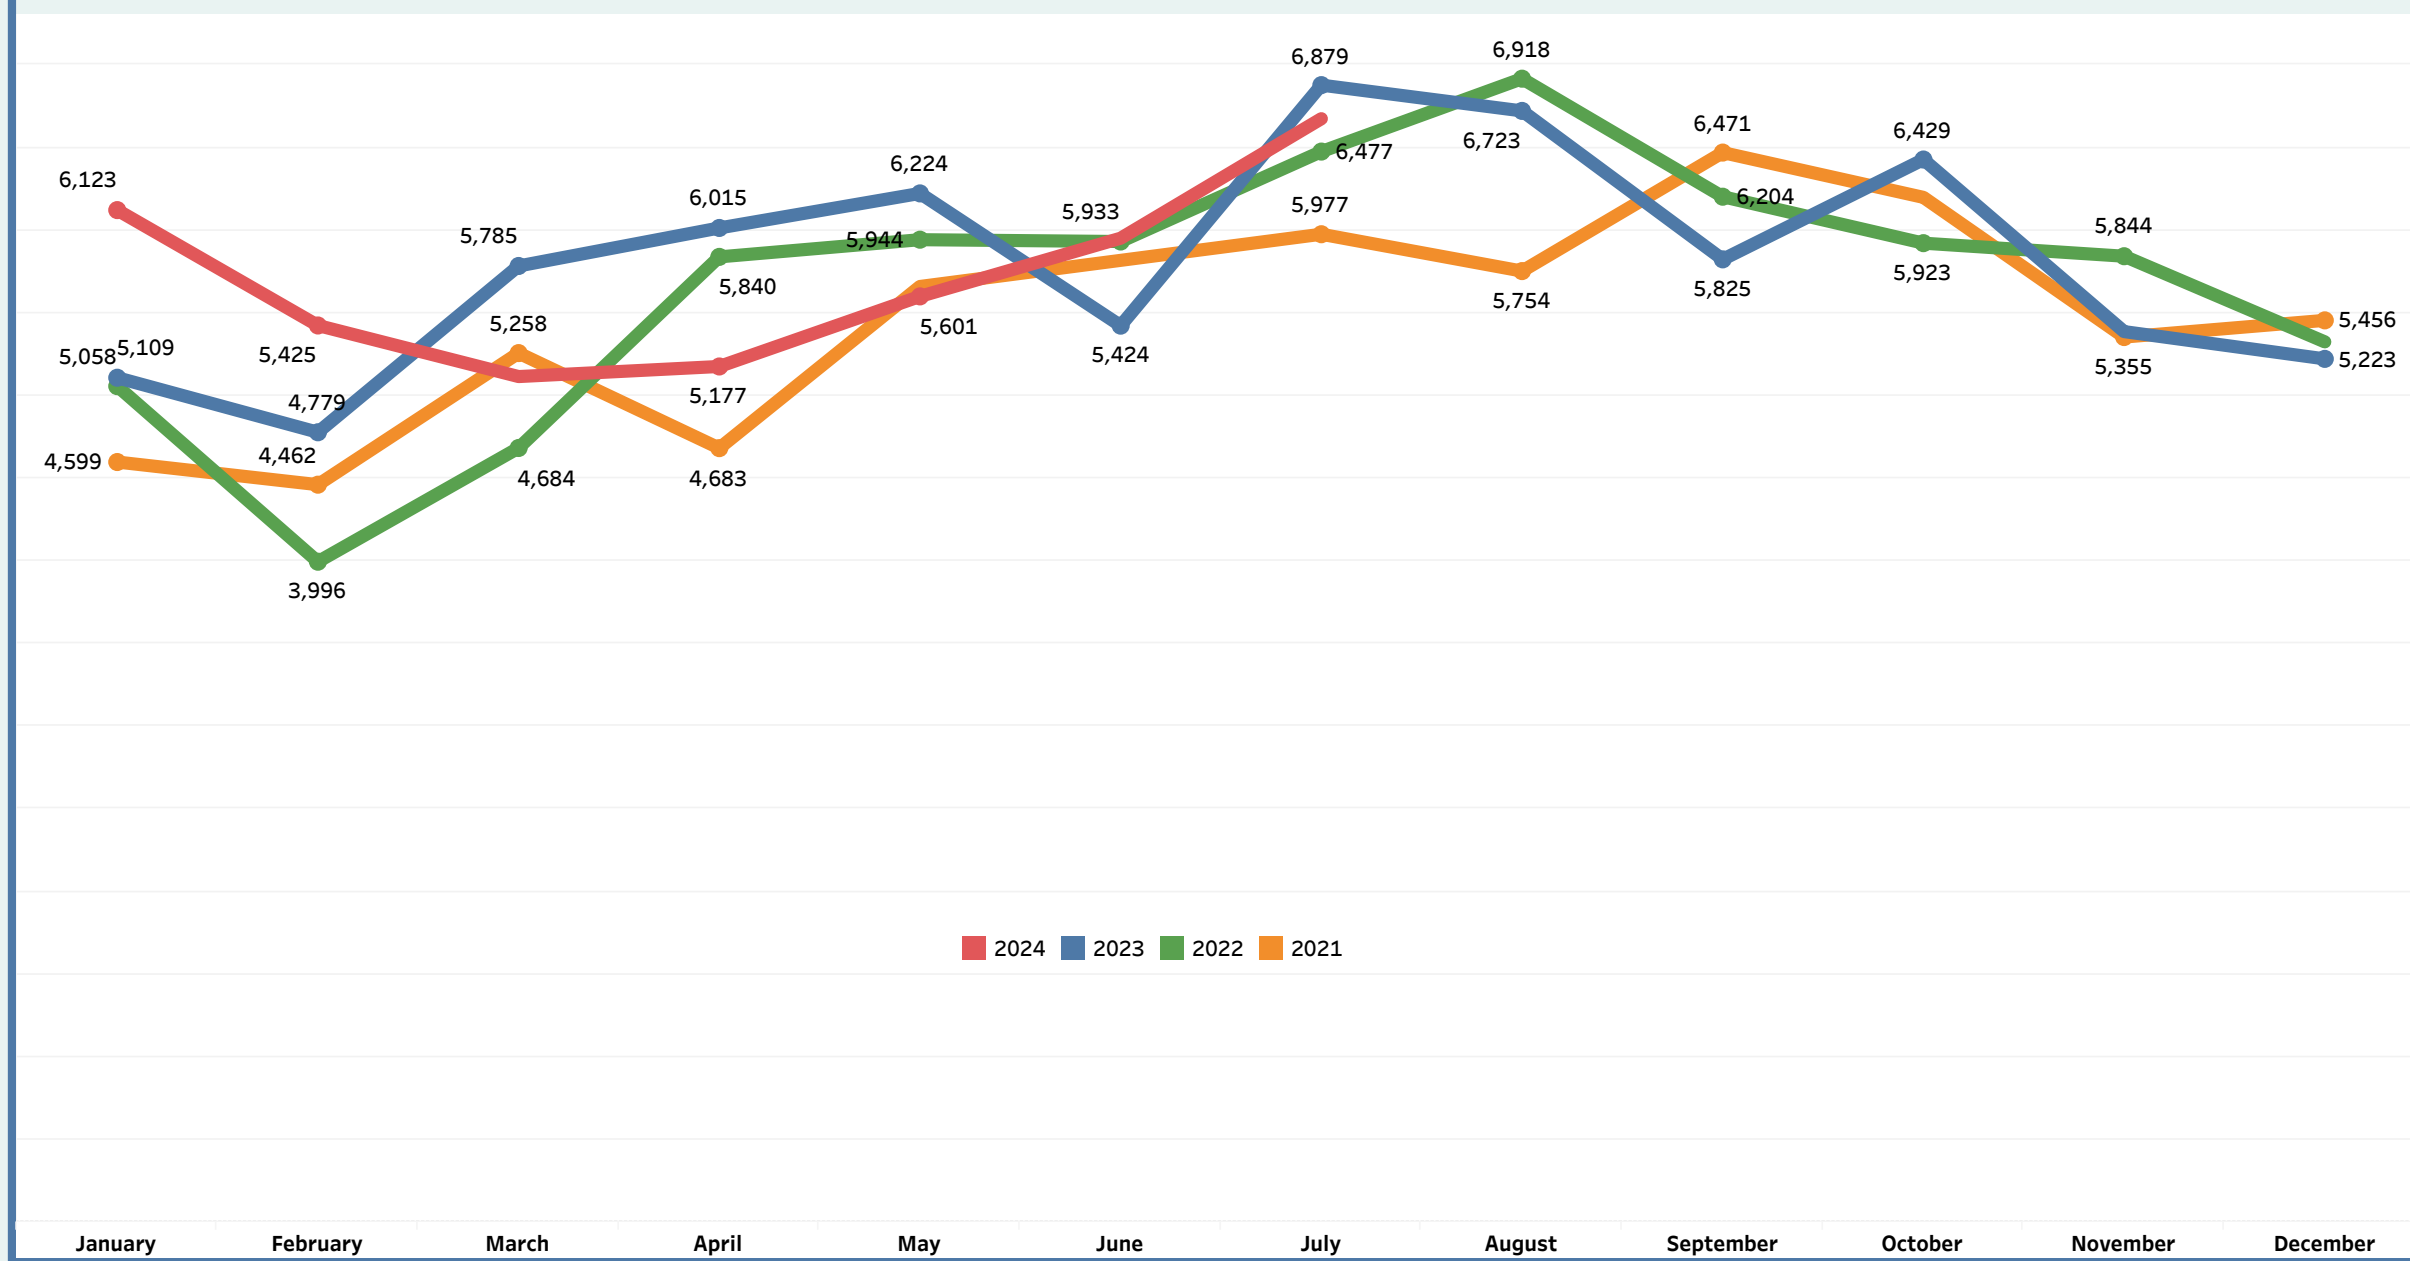

## Monthly Metrics as of August 1, 2024

### Monthly Inbound Call Activity

Displays the number of calls received each month