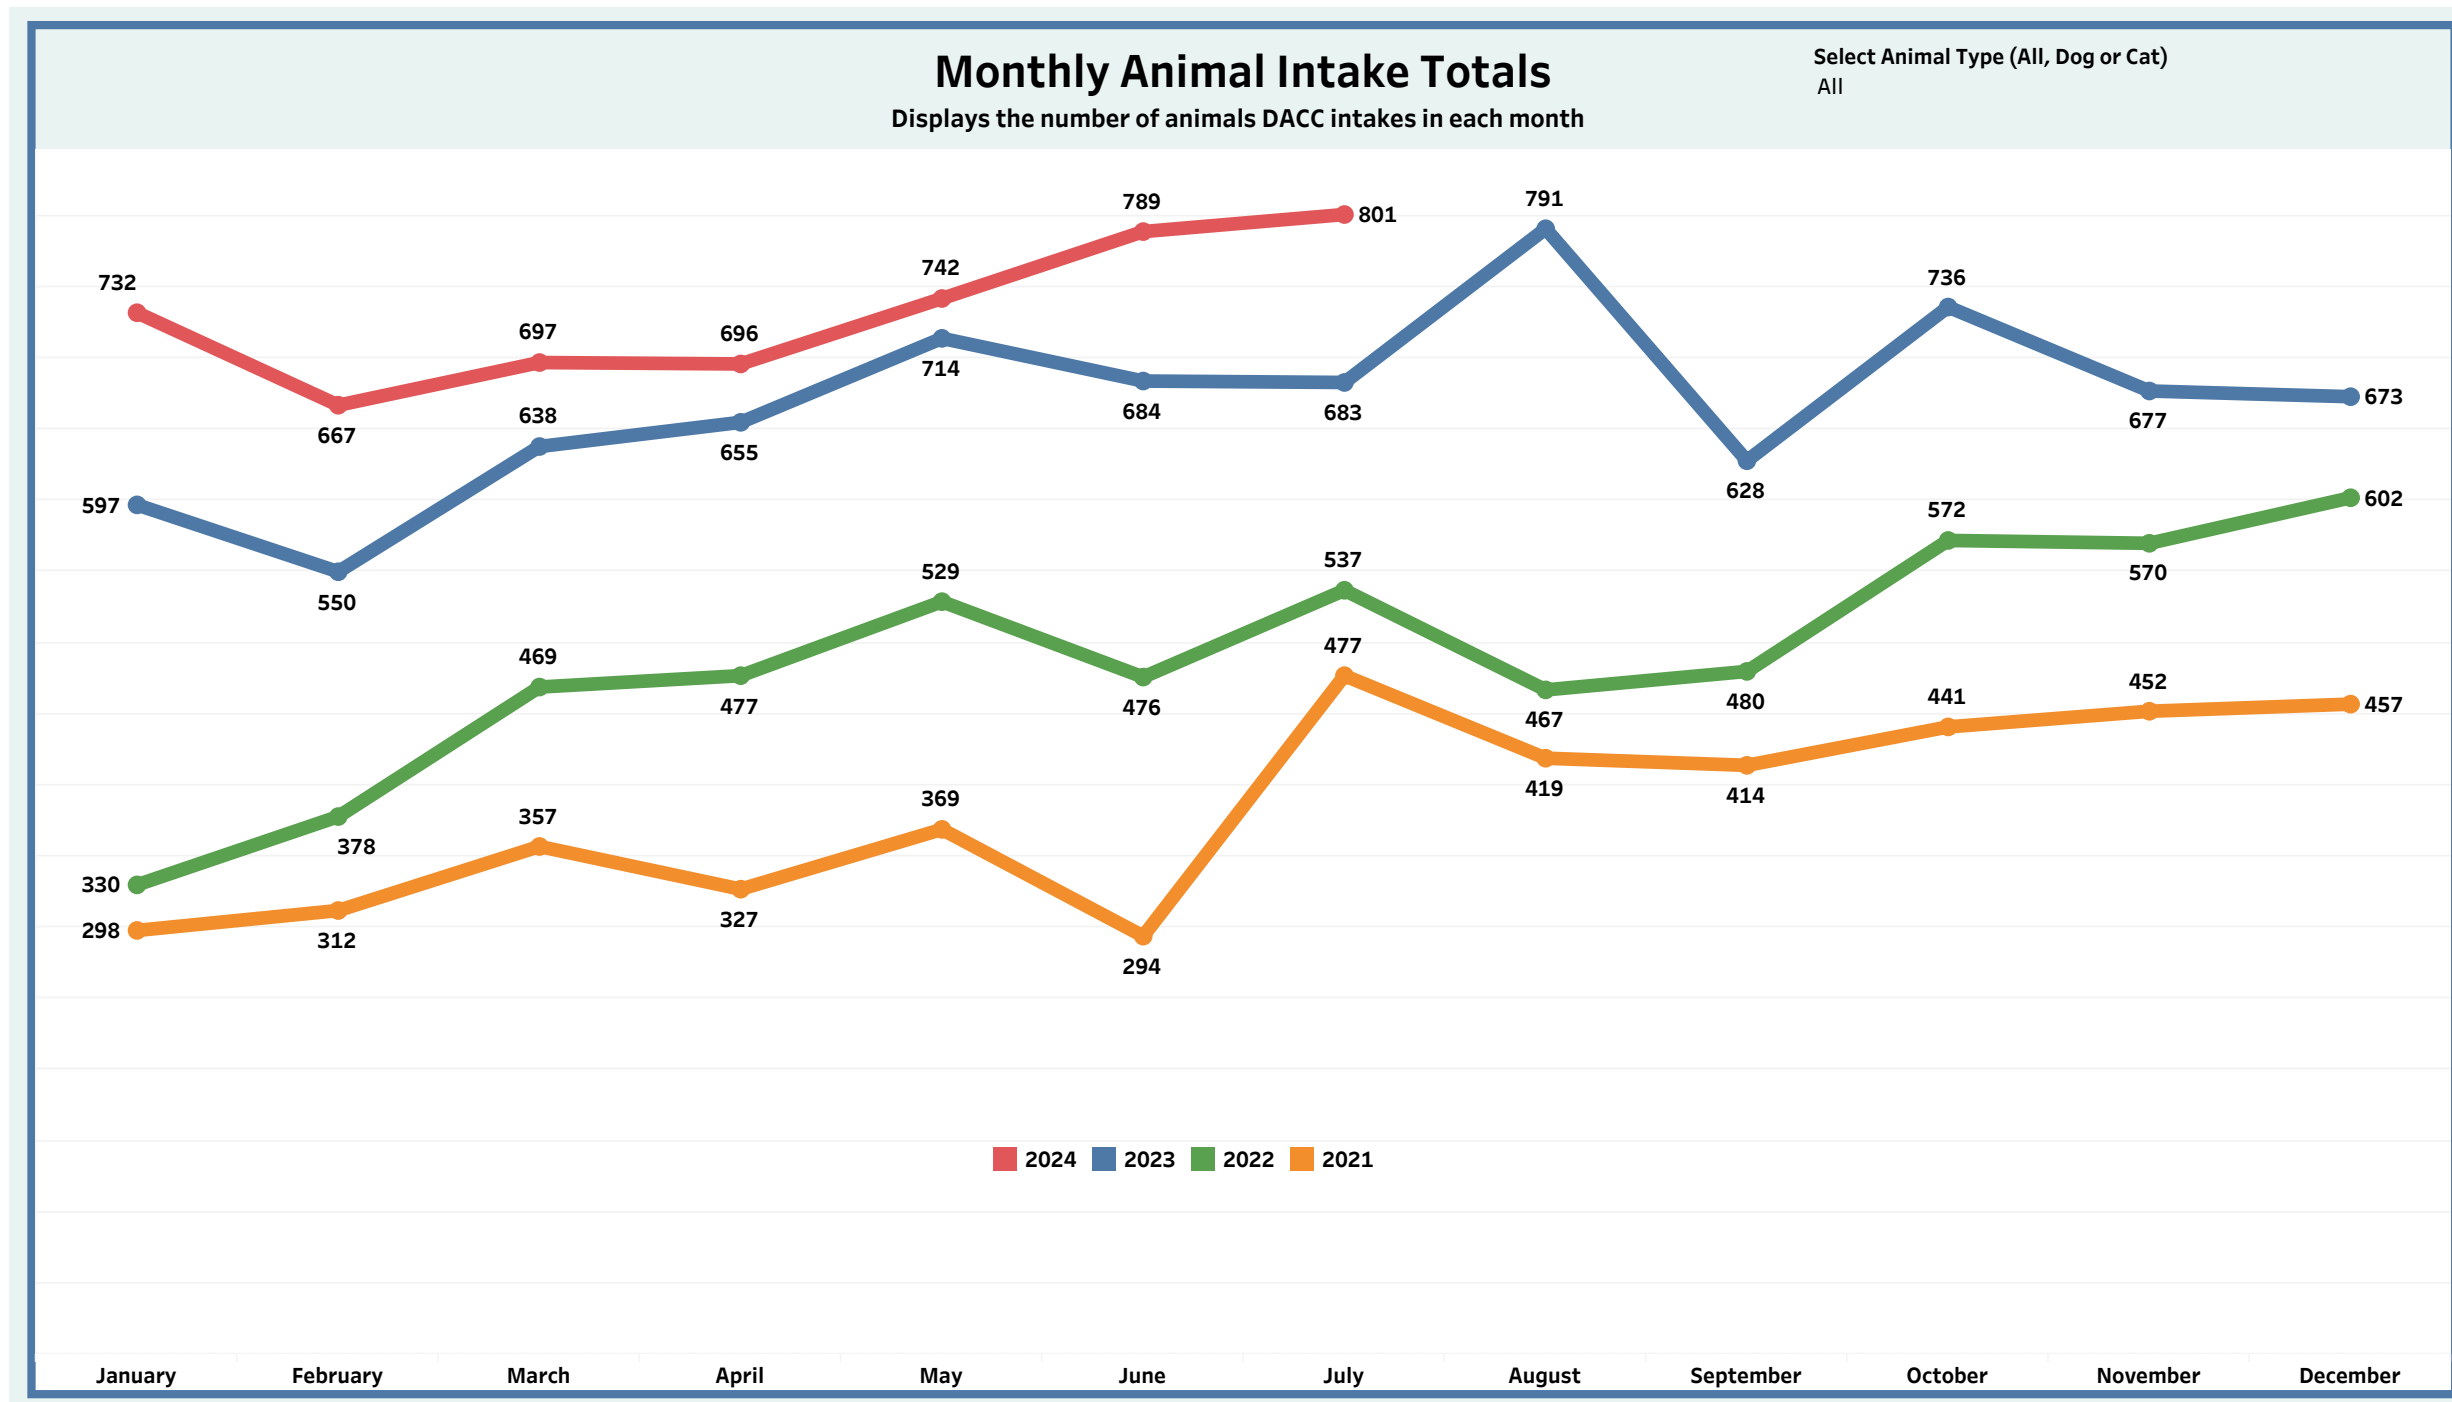

Detroit Animal Control

Monthly Metrics as of August 1, 2024

Monthly Metrics

Due to increased public interest in Detroit Animal Control, the General Services Department is making operational data available in an effort towards transparency. We believe it is important to give insight into the daily demands of Detroit Animal Control and to let the public and our partners know of our efforts on behalf of the citizens of Detroit.

You will find data since January 2021 in the following categories: **Dog Bite Reporting / ACO Responses / Monthly Intakes / Inbound calls to 922-DOGS/ Bites Reported & Confirmed**

- Dog Bite Reporting
- Animal Control Officer Responses
- Monthly Intakes
- Inbound Calls 922-DOGS
- Monthly DAC vs Health Department (HD) Bites Reported