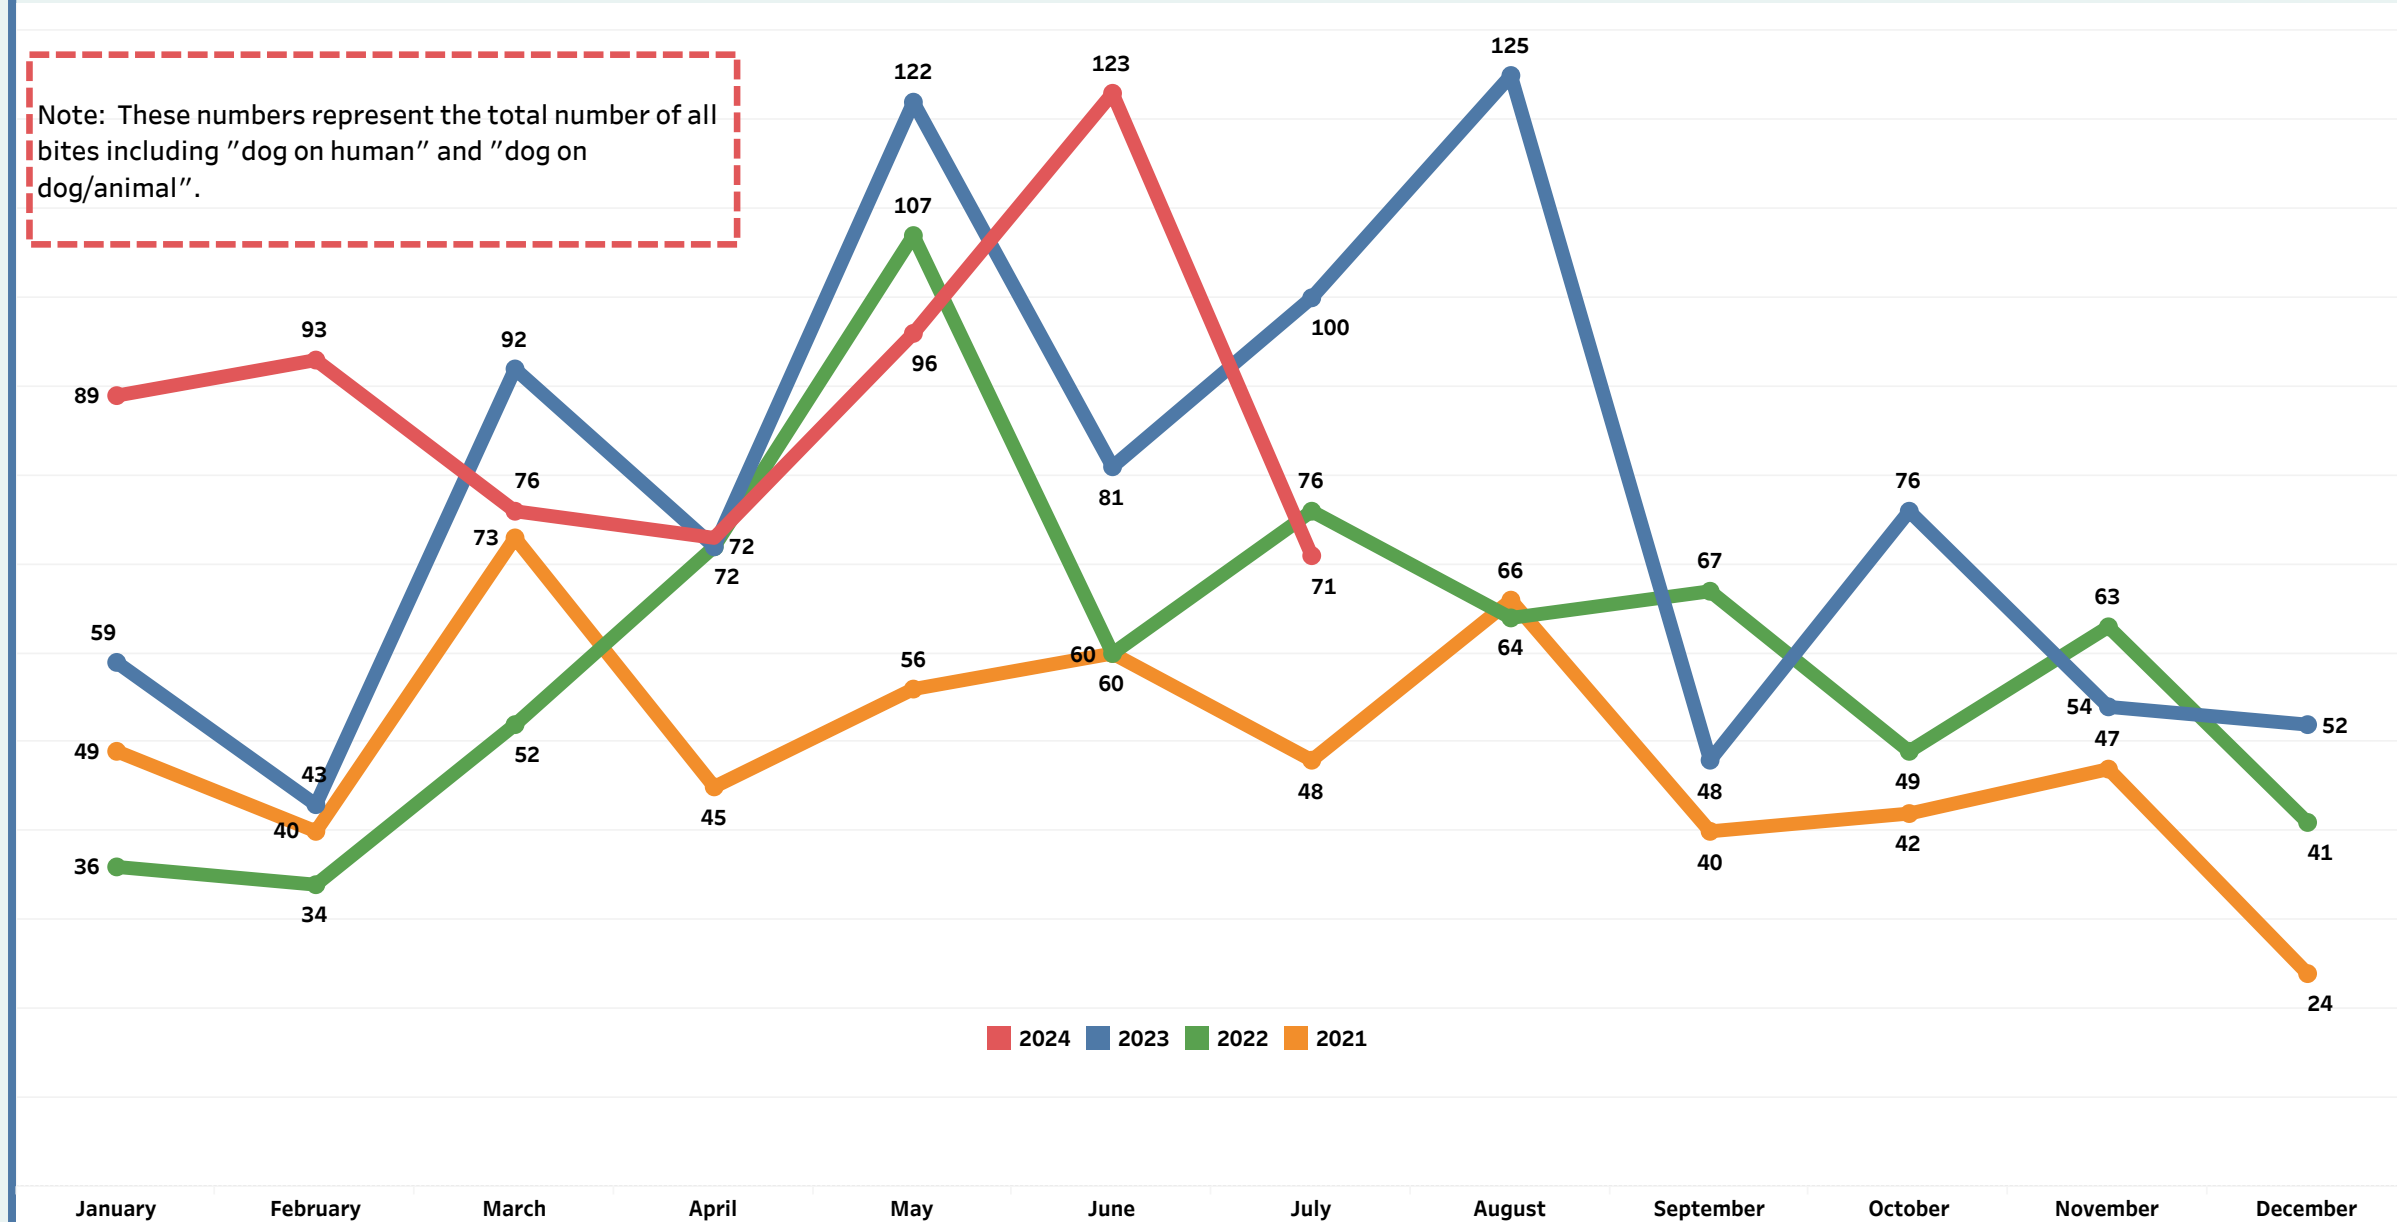

Detroit Animal Control

Monthly Metrics as of August 1, 2024

Monthly Metrics

Due to increased public interest in Detroit Animal Control, the General Services Department is making operational data available in an effort towards transparency. We believe it is important to give insight into the daily demands of Detroit Animal Control and to let the public and our partners know of our efforts on behalf of the citizens of Detroit.

You will find data since January 2021 in the following categories: **Dog Bite Reporting** / ACO Responses / Monthly Intakes / Inbound calls to 922-DOGS/ Bites Reported & Confirmed

Dog Bite Reporting	Animal Control Officer Responses	Monthly Intakes	Inbound Calls 922-DOGS	Monthly DAC vs Health Department (HD) Bites Reported

Dog Bite Reporting

Displays the number of bite reports received by month .

Note: These numbers represent the total number of all bites including "dog on human" and "dog on dog/animal".