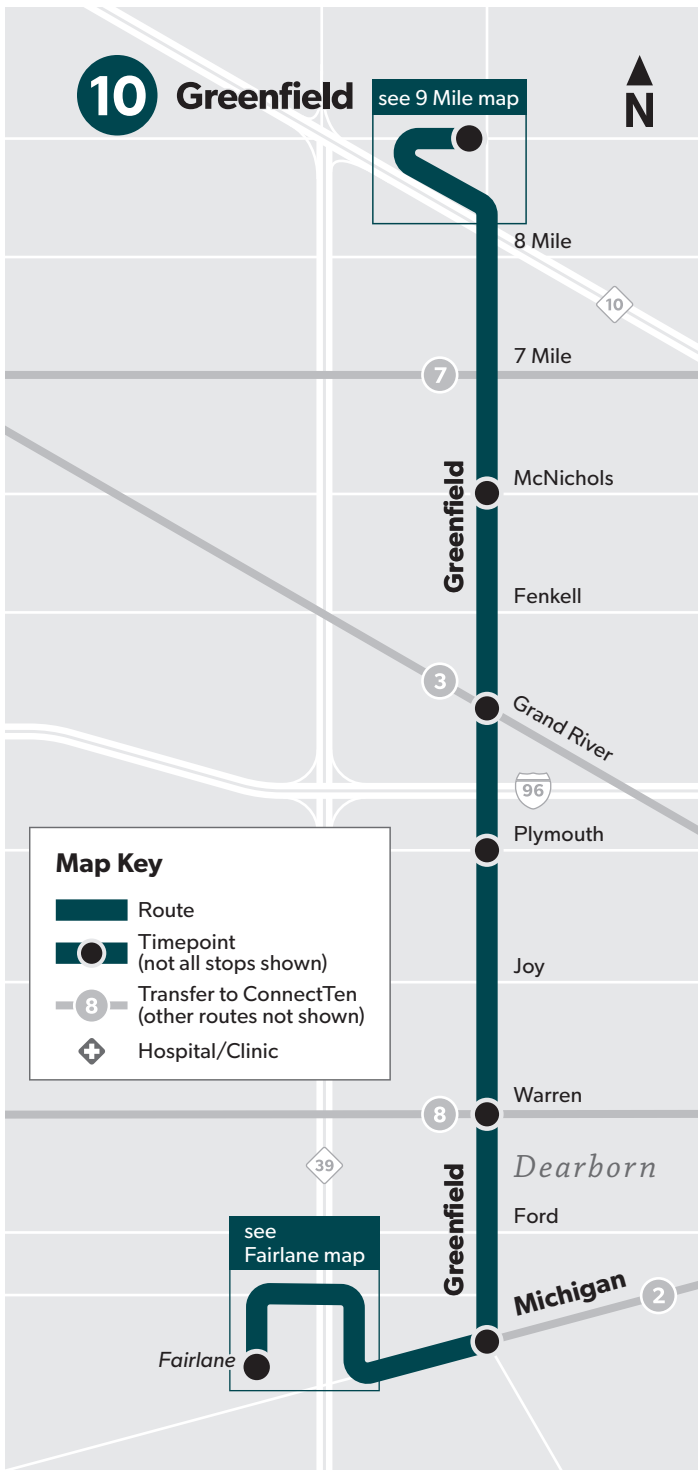

- All buses are handicap accessible.
- Buses have the capacity for two bikes on front racks.

- Strollers and carts are allowed on the bus, but cannot block aisles or doorways.
- Service animals are allowed on DDOT buses and in public facilities.