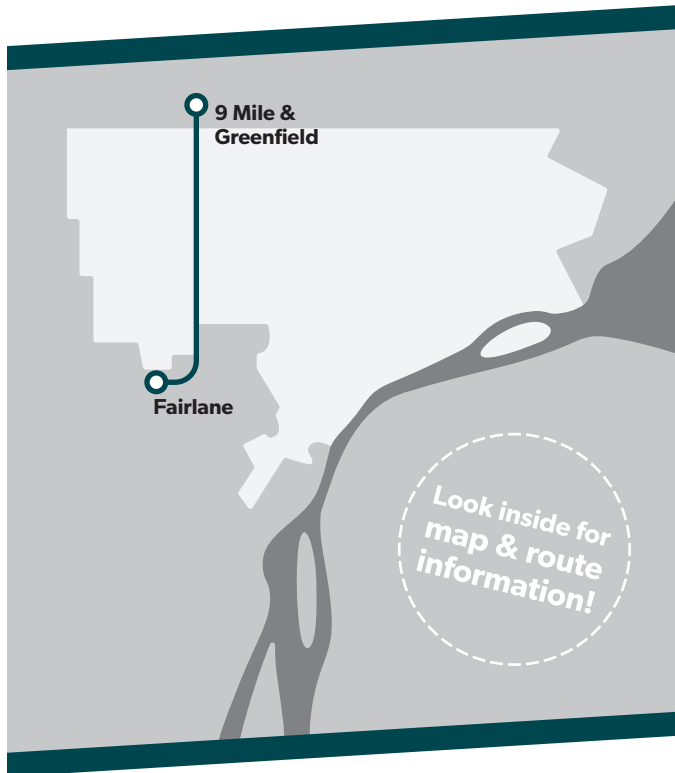

10

Greenfield

TRANSIT ROUTE MAP & TIMETABLE

Effective **January 20, 2025**

@riddedot

Regional Pass

The Dart Passes allow unlimited rides on DDOT and SMART buses and the QLINE Streetcar.

	Full	Reduced
4-Hour Dart Pass	\$2	\$0.50
24-Hour Dart Pass	\$5	\$2
7 Day Dart Pass	\$22	\$10
31 Day Dart Pass	\$70	\$29

Southbound to Fairlane

	Providence Hospital	Northland Dr	Greenfield & McNichols	Greenfield & Grand River	Greenfield & Plymouth	Greenfield & Warren	Greenfield & Michigan	Fairlane
4:00	4:04	4:12	4:17	4:21	4:29	4:34	4:42	
5:00	5:04	5:12	5:17	5:21	5:29	5:34	5:42	
6:00	6:04	6:12	6:17	6:21	6:29	6:34	6:42	
7:00	7:04	7:12	7:17	7:21	7:29	7:34	7:42	
8:00	8:04	8:12	8:17	8:21	8:29	8:34	8:42	
9:00	9:04	9:12	9:17	9:21	9:29	9:34	9:42	
10:00	10:05	10:14	10:20	10:25	10:33	10:39	10:48	
10:30	10:35	10:44	10:50	10:55	11:03	11:09	11:18	
11:00	11:05	11:14	11:20	11:25	11:33	11:39	11:48	
11:30	11:35	11:44	11:50	11:55	12:03	12:09	12:18	
12:00	12:05	12:14	12:20	12:25	12:33	12:39	12:48	
12:30	12:35	12:44	12:50	12:55	1:03	1:09	1:18	
1:00	1:05	1:14	1:20	1:25	1:33	1:39	1:48	
1:30	1:35	1:44	1:50	1:55	2:03	2:09	2:18	
2:00	2:05	2:14	2:20	2:25	2:33	2:39	2:48	
2:30	2:35	2:44	2:50	2:55	3:03	3:09	3:18	
3:00	3:05	3:14	3:20	3:25	3:33	3:39	3:48	
3:30	3:35	3:44	3:50	3:55	4:03	4:09	4:18	
4:00	4:05	4:14	4:20	4:25	4:33	4:39	4:48	
4:30	4:35	4:44	4:50	4:55	5:03	5:09	5:18	
5:00	5:05	5:14	5:20	5:25	5:33	5:39	5:48	
5:30	5:35	5:44	5:50	5:55	6:03	6:08	6:15	
6:00	6:05	6:12	6:18	6:23	6:31	6:36	6:43	
6:30	6:35	6:42	6:48	6:53	7:01	7:06	7:13	
7:00	7:05	7:12	7:18	7:23	7:31	7:36	7:43	
8:00	8:05	8:12	8:18	8:23	8:31	8:36	8:43	
9:00	9:05	9:12	9:18	9:23	9:31	9:36	9:43	
10:00	10:05	10:12	10:18	10:23	10:31	10:36	10:43	
11:00	11:05	11:12	11:18	11:23	11:31	11:36	11:43	
12:00	12:05	12:12	12:18	12:23	12:31	12:36	-	
1:00	1:05	1:12	1:18	1:23	1:31	1:36	-	
2:00	2:05	2:12	2:18	2:23	2:31	2:36	-	
3:00	3:05	3:12	3:18	3:23	3:31	3:36	-	