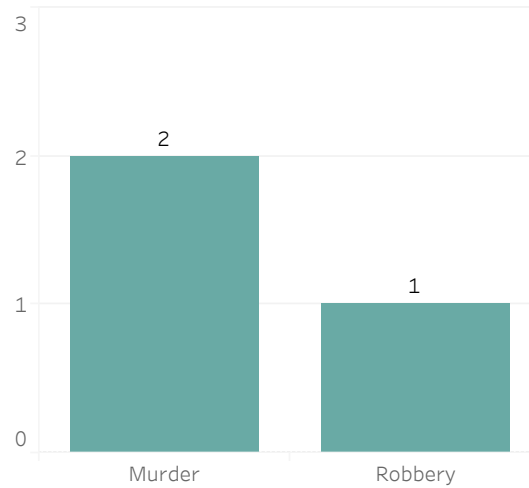

Detroit Police Department Weekly Report on Facial Recognition

Printed on Monday, March 24, 2025

Pursuant to Detroit Police Department Directive 307.5 - 5.1, below are the number of facial recognition requests that were fulfilled, the crimes that the facial recognition requests were attempting to solve, and the number of leads produced from the facial recognition software.

This report includes all requests made from Monday, March 17, 2025 through Sunday, March 23, 2025, as well as Q1 2025 quarter to date (1/1/2025 through 3/23/2025) and 2025 year to date (1/1/2025 through 3/23/2025). 0 searches were performed in violation of policy during the prior week, 0 during the current quarter, and 0 during the current year.

Prior Week Count of Crimes

Quarter to Date Count of Crimes

Year to Date Count of Crimes