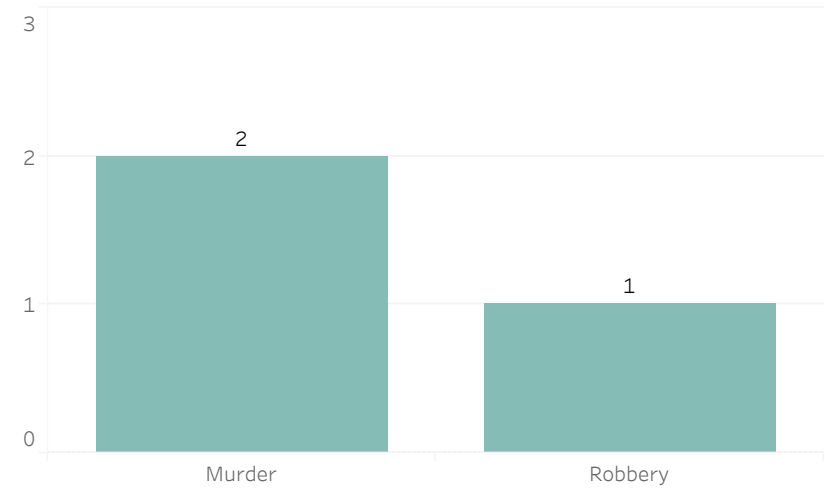

Detroit Police Department Weekly Report on Facial Recognition

Printed on Monday, March 24, 2025

Pursuant to Detroit Police Department Directive 307.5 - 5.1, below are the number of facial recognition requests that were fulfilled, the crimes that the facial recognition requests were attempting to solve, and the number of leads produced from the facial recognition software.

This report includes all requests made from Monday, March 17, 2025 through Sunday, March 23, 2025, as well as Q1 2025 quarter to date (1/1/2025 through 3/23/2025) and 2025 year to date (1/1/2025 through 3/23/2025). 0 searches were performed in violation of policy during the prior week, 0 during the current quarter, and 0 during the current year.

Prior Week Count of Crimes

Quarter to Date Count of Crimes

Year to Date Count of Crimes